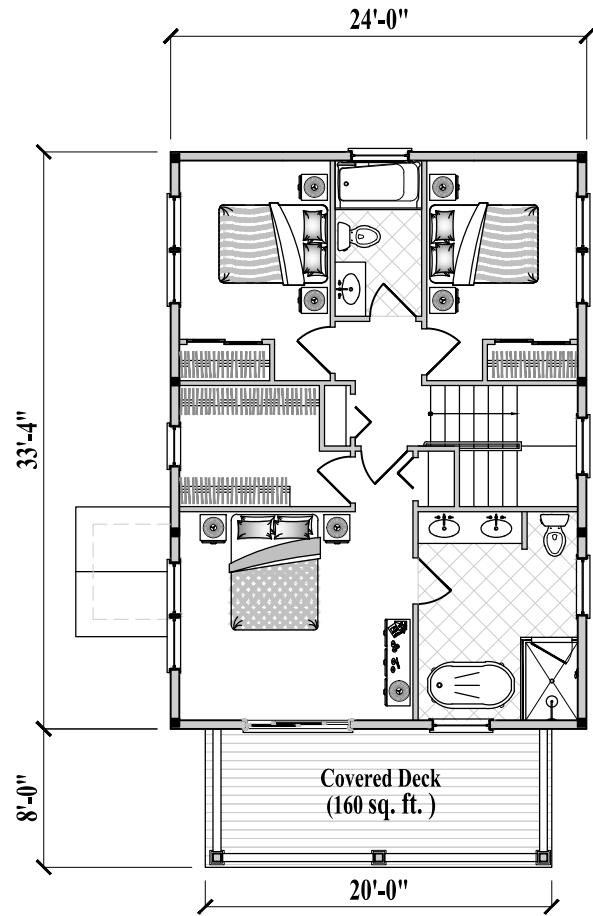

Lower Floor Plan
(800 sq. ft. or 74.3 m²)

Upper Floor Plan
(800 sq. ft. or 74.3 m²)

3 Bedrooms / 2 1/2 Baths
Living / Dining / Kitchen
Laundry / Covered Porch
(Total 1,600 sq. ft. or 148.6 m²)