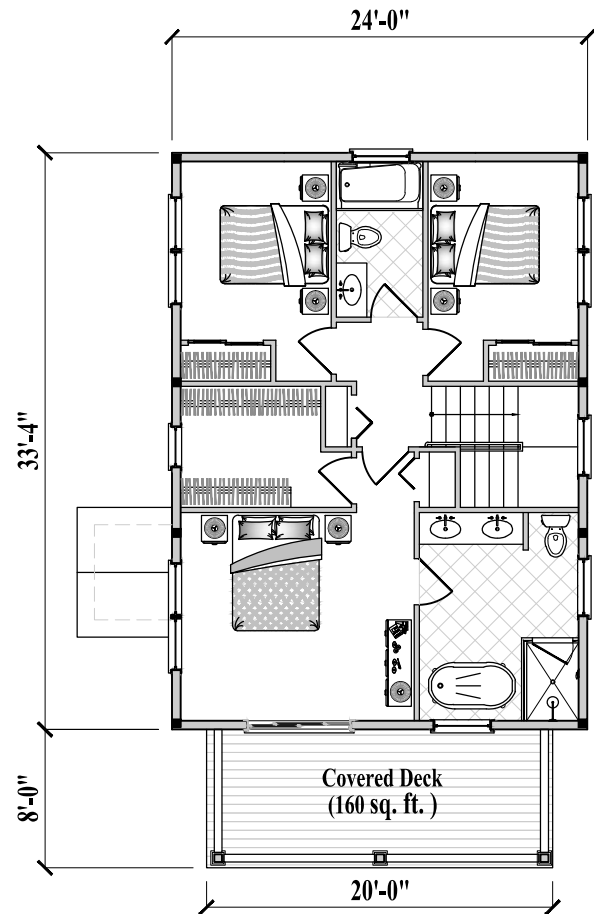

**Lower Floor Plan**  
(800 sq. ft. or 74.3 m<sup>2</sup>)

**Upper Floor Plan**  
(800 sq. ft. or 74.3 m<sup>2</sup>)

**3 Bedrooms / 2 1/2 Baths**  
**Living / Dining / Kitchen**  
**Laundry / Covered Porch**  
**(Total 1,600 sq. ft. or 148.6 m<sup>2</sup>)**