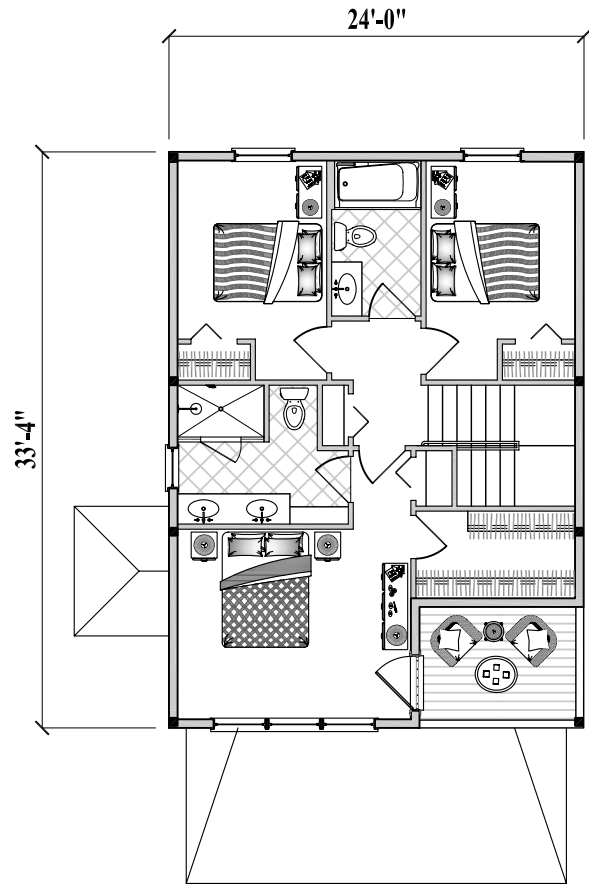

**Lower Floor Plan**  
(800 sq. ft. or 74.3 m<sup>2</sup>)

**Upper Floor Plan**  
(800 sq. ft. or 74.3 m<sup>2</sup>)

**3 Bedrooms / 2 1/2 Baths**  
**Living / Dining / Kitchen**  
**Laundry / Covered Porch**  
**(Total 1,600 sq. ft. or 148.6 m<sup>2</sup>)**