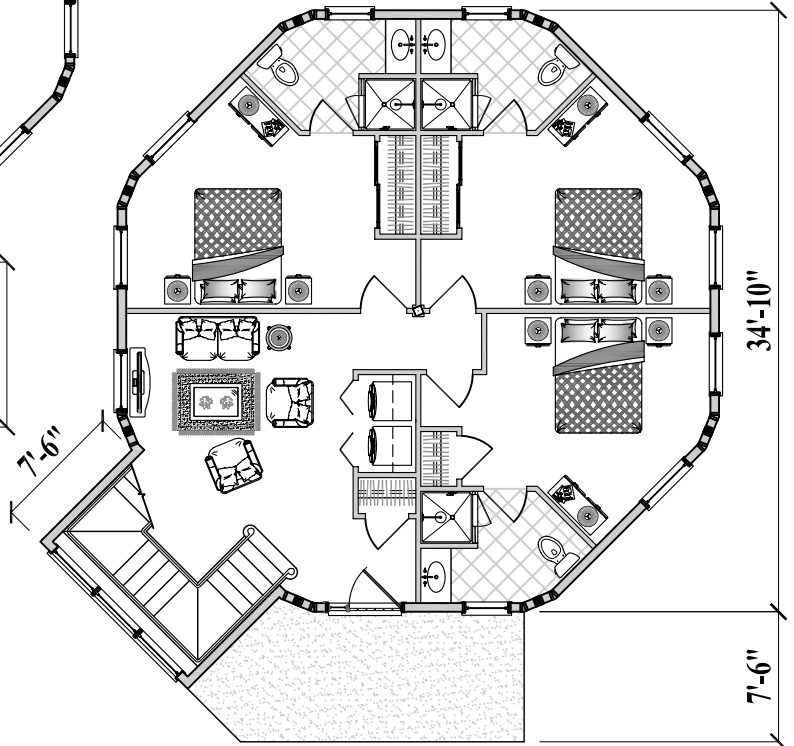

Upper Floor Plan
(1,090 sq. ft. or 101.3 m²)

4 Bedrooms / 4 Baths / Living
Dining / Kitchen / Foyer
(Total 2,180 sq. ft. or 202.6 m²)

Lower Floor Plan
(1,090 sq. ft. or 101.3 m²)