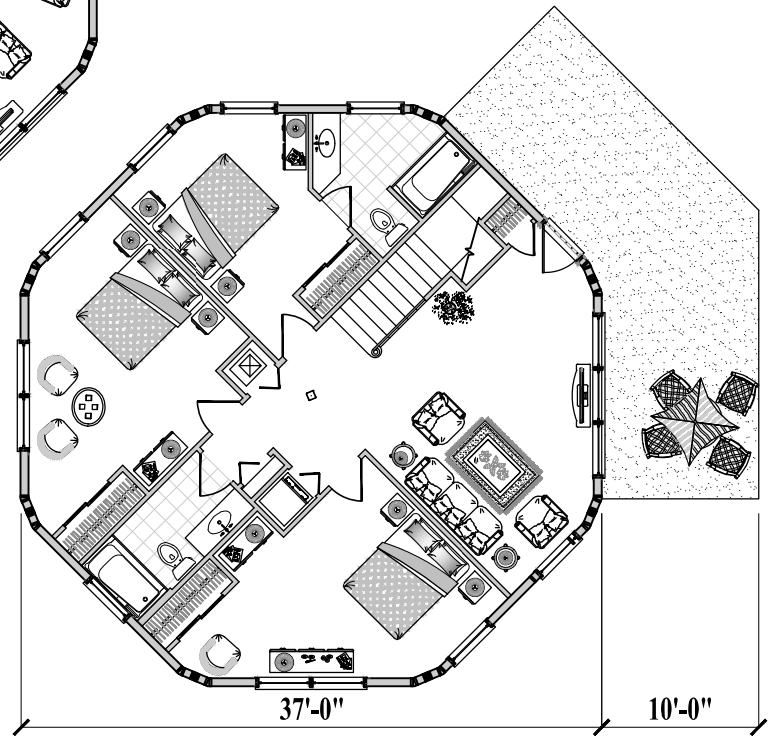

Upper Floor Plan
(1,330 sq. ft. or 123.5 m²)

4 Bedrooms / 3 1/2 Baths
Living / Family Room / Dining
Kitchen / Laundry
(Total 2,460 sq. ft. or 228.5 m²)

Lower Floor Plan
(1,130 sq. ft. or 105 m²)