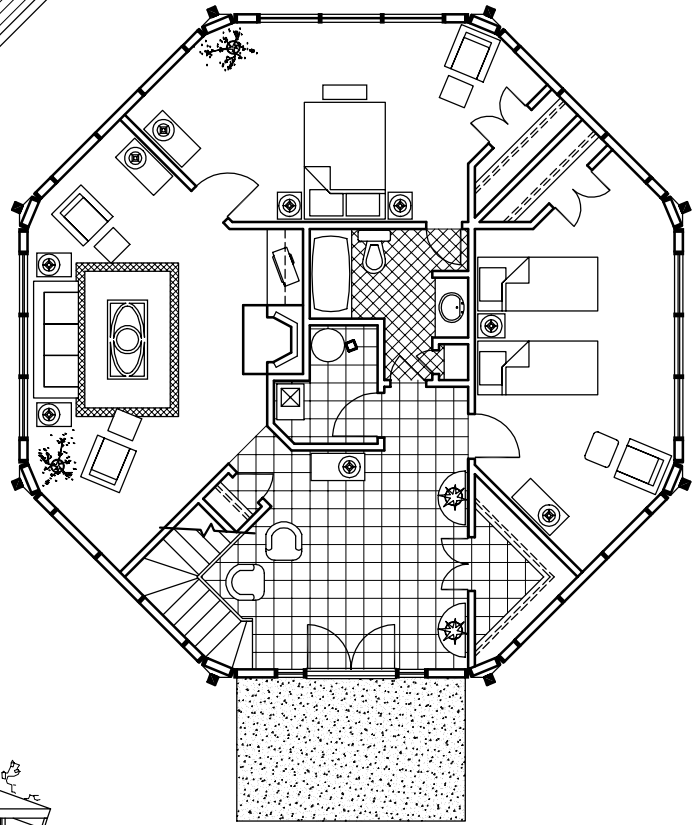

Upper Floor Plan
(1,125 sq. ft.)

3 Bedrooms/2-1/2 Baths
Living/Dining/Kitchen
Family Room
(Total 2,250 sq. ft.)

Lower Floor Plan
(1,125 sq. ft.)