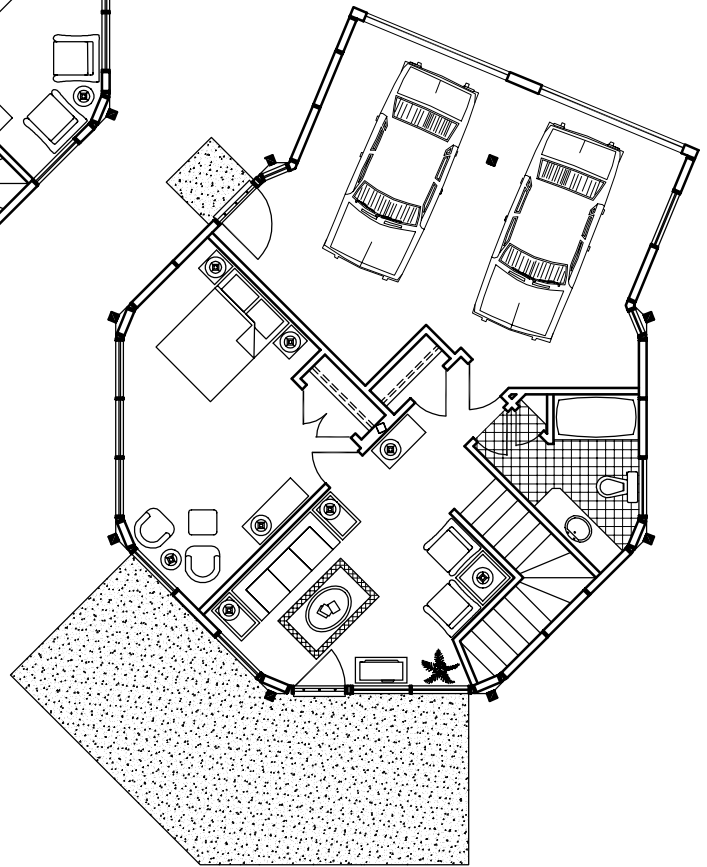

Upper Floor Plan  
(1,125 sq. ft.)

3 Bedrooms/2-1/2 Baths  
Living/Dining/Kitchen  
Family Room  
(Total 2,075 sq. ft.)

Lower Floor Plan  
(950 sq. ft.)