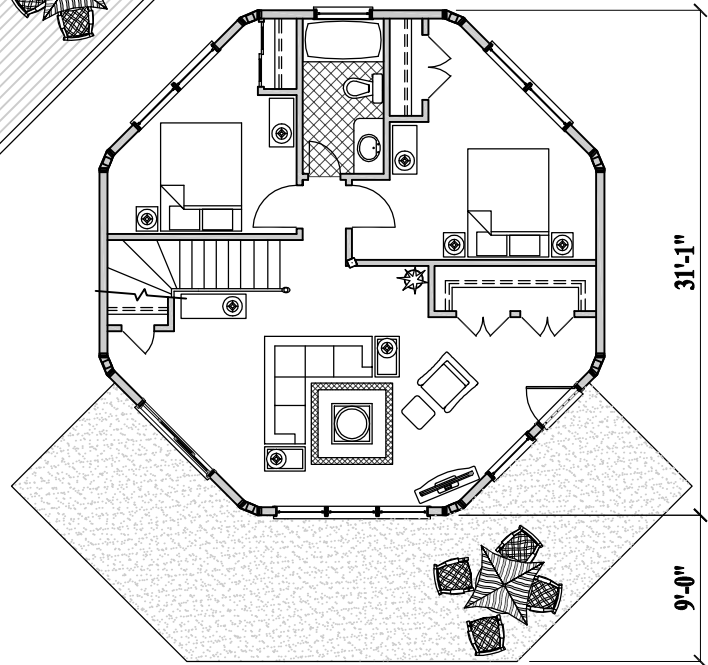

**4 Bedrooms / 3 Baths
Living / Dining / Kitchen
Family Room
(Total 1,925 sq. ft. or 178.3m²)**

**Upper Floor Plan
(1,125 sq. ft. or 104 m²)**

**Lower Floor Plan
(800 sq. ft. or 74.3 m²)**