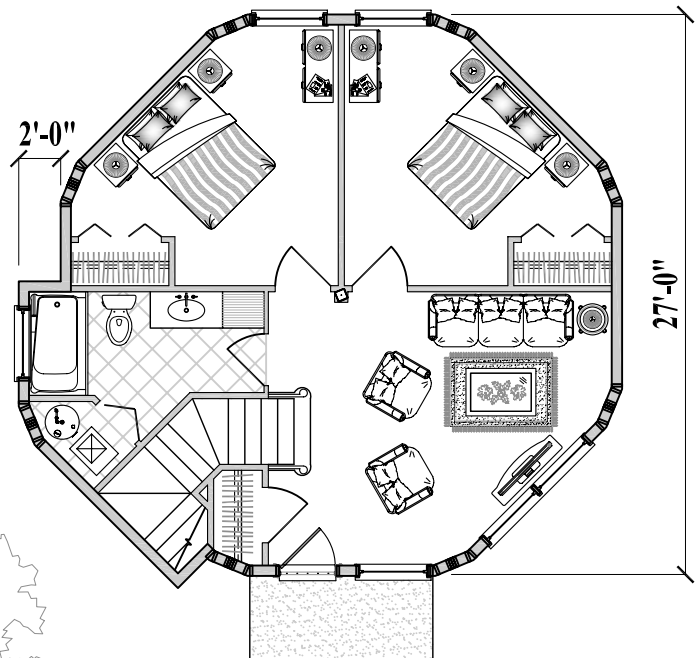

Upper Floor Plan
(820 sq. ft. or 76.2 m²)

3 Bedrooms / 2 Baths
Living / Dining / Kitchen
Family / Laundry
(Total 1,460 sq. ft. or 135.7 m²)

Lower Floor Plan
(640 sq. ft. or 59.5 m²)