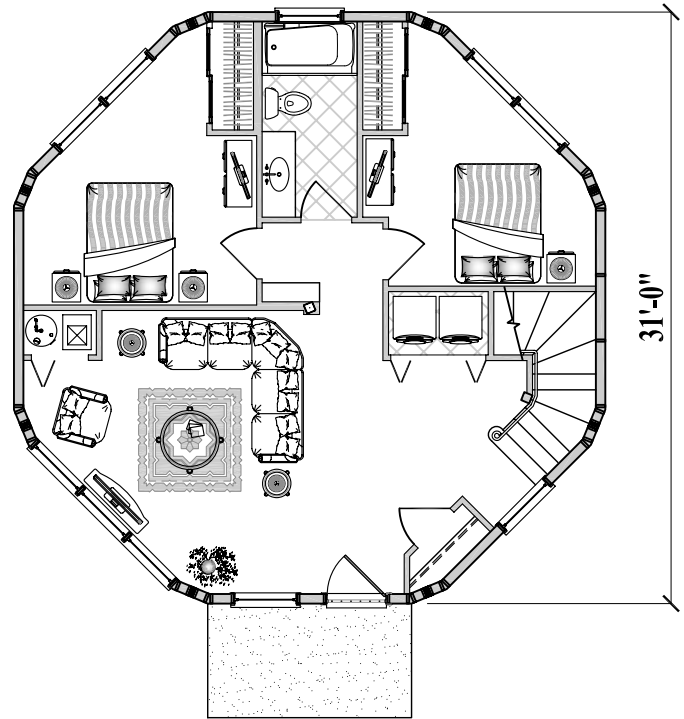

Upper Floor Plan
(800 sq. ft. or 74.3 m²)

3 Bedroom(s) / 2 Bath(s)
Living / Family / Dining / Kitchen
(Total 1600 sq. ft. / 148.6 m²)

Lower Floor Plan
(800 sq. ft. or 74.3 m²)