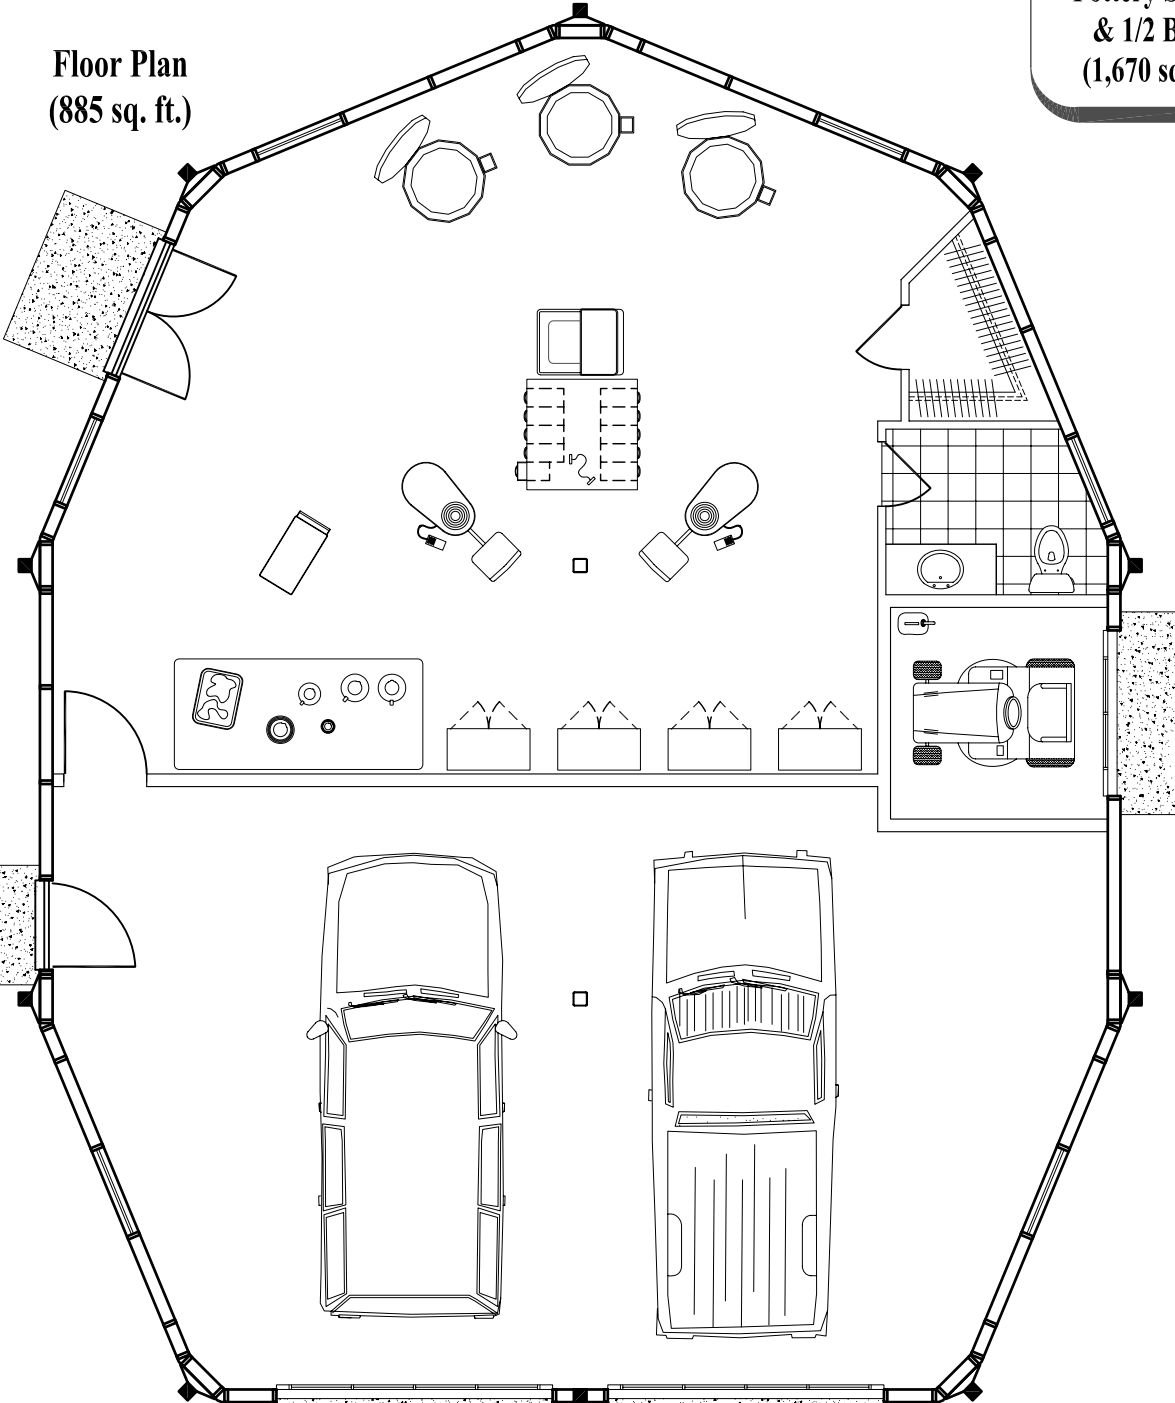

**Two Car Garage  
Pottery Studio  
& 1/2 Bath  
(1,670 sq. ft.)**

**Floor Plan  
(885 sq. ft.)**

**Garage Plan  
(785 sq. ft.)**