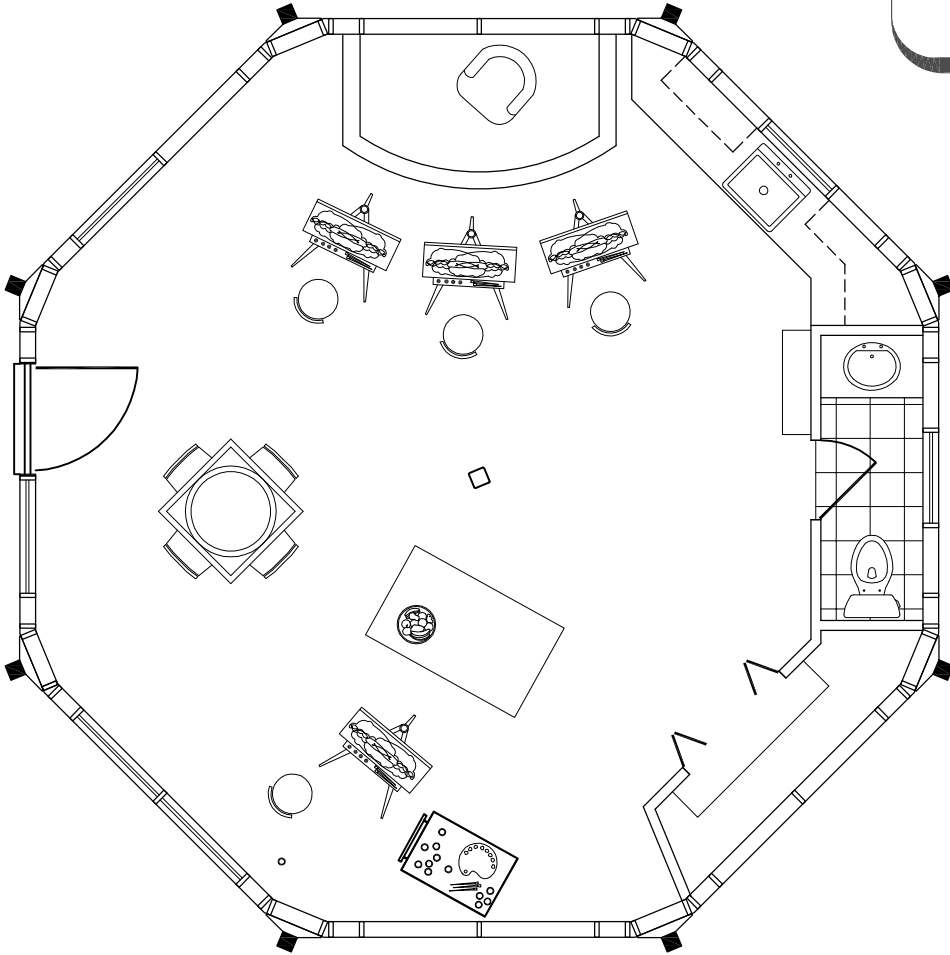

**Artist Studio
1/2 Bath/Storage
(600 sq. ft.)**

**Floor Plan
(600 sq. ft.)**