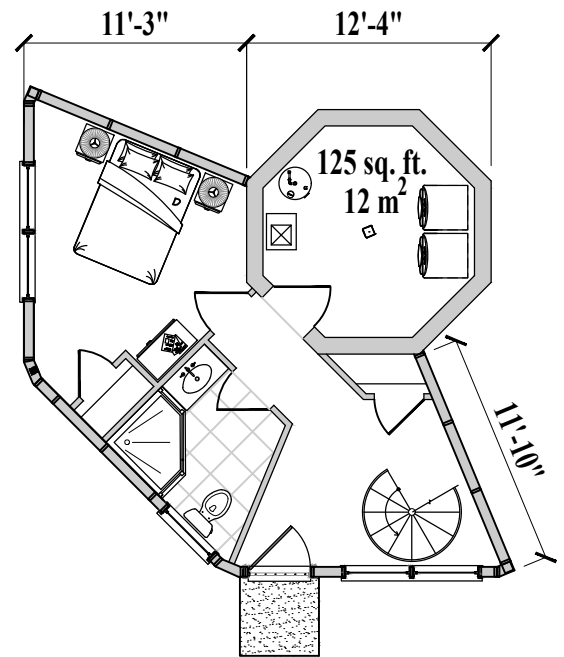

**Floor Plan**  
 ( Total 1000 sq. ft. or 93 m<sup>2</sup> )

2 Bedrooms / 2 Baths  
 Living / Dining / Kitchen  
 Foyer/Utility  
 ( Total 1460 sq. ft. or 135 m<sup>2</sup> )

**Lower Floor Plan**  
 ( Total 460 sq. ft. or 43 m<sup>2</sup>  
 including Pedestal )