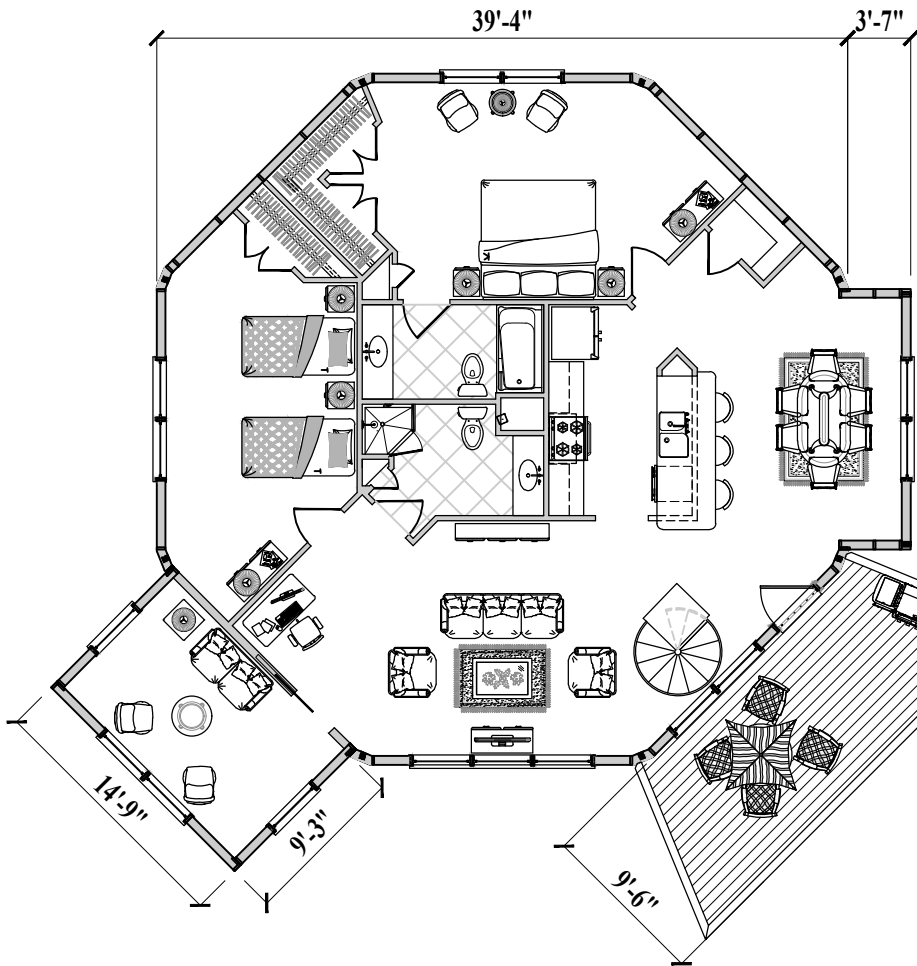

3 Bedrooms / 3 Baths
Living / Dining / Kitchen
Family Room / Sun Room / Utility
(Total 2,230 sq. ft. or 207 m²)

Floor Plan
(Total 1,470 sq. ft. or 136 m²)

Lower Floor Plan
(Total 760 sq. ft. or 70 m²
including Pedestal)