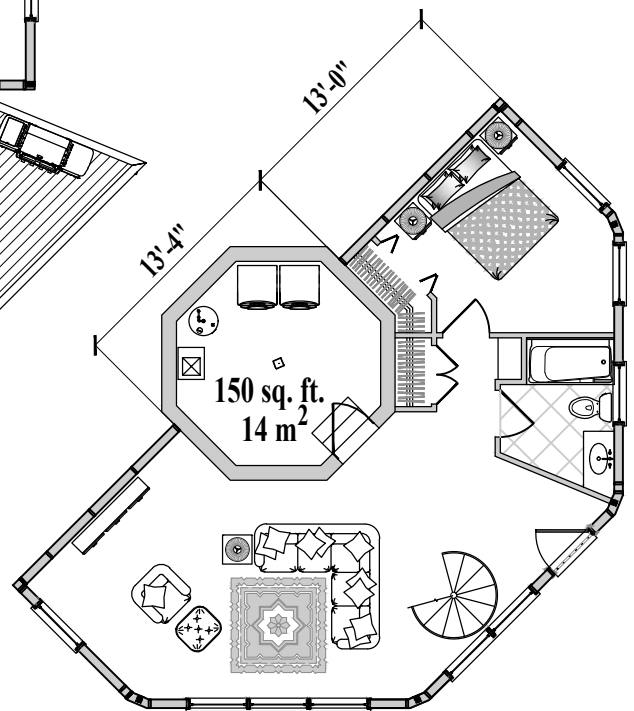

3 Bedrooms / 3 Baths
Living / Dining / Kitchen
Family Room / Sun Room / Utility
(Total 2,230 sq. ft. or 207 m²)

Floor Plan
(Total 1,470 sq. ft. or 136 m²)

Lower Floor Plan
(Total 760 sq. ft. or 70 m²
including Pedestal)