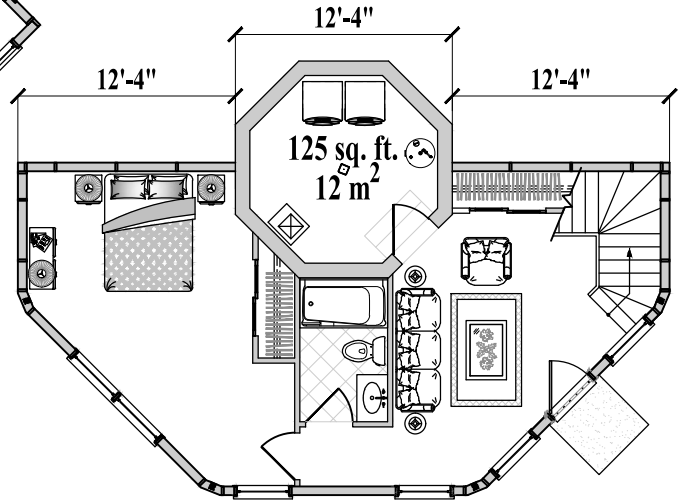

Floor Plan
(Total 1,135 sq. ft. or 105 m²)

3 Bedrooms / 3 Baths
Living / Dining / Kitchen
Family Room / Utility
(Total 1,785 sq. ft. or 165 m²)

Lower Floor Plan
(Total 650 sq. ft. or 60 m²
including Pedestal)