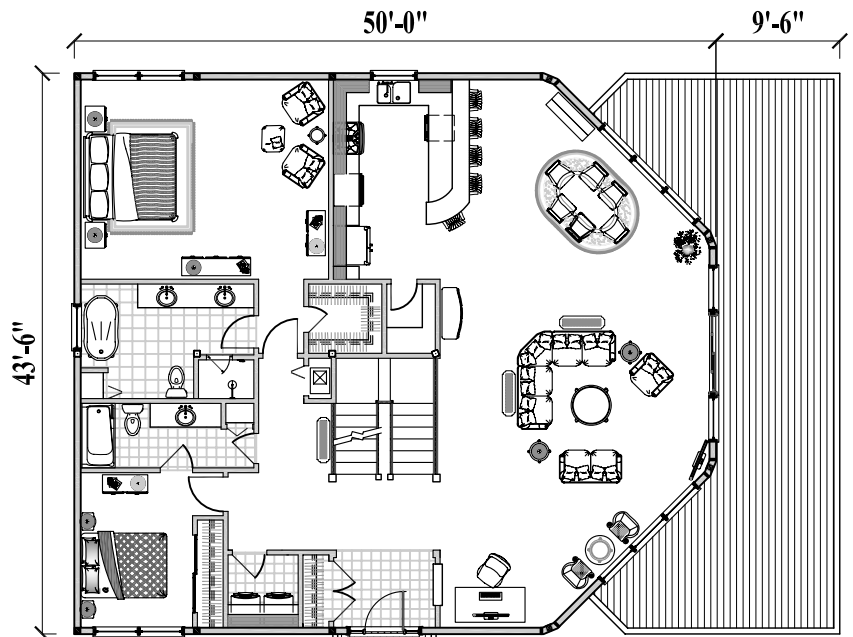

**6 Bedrooms / 5 Baths / Living
Dining / Family Room / Kitchen
Foyer / Laundry
(Total 4,000 sq. ft. or 372 m²)**

**Upper Floor Plan
(2,000 sq. ft. or 186 m²)**

**Lower Floor Plan
(2,000 sq. ft. or 186 m²)**