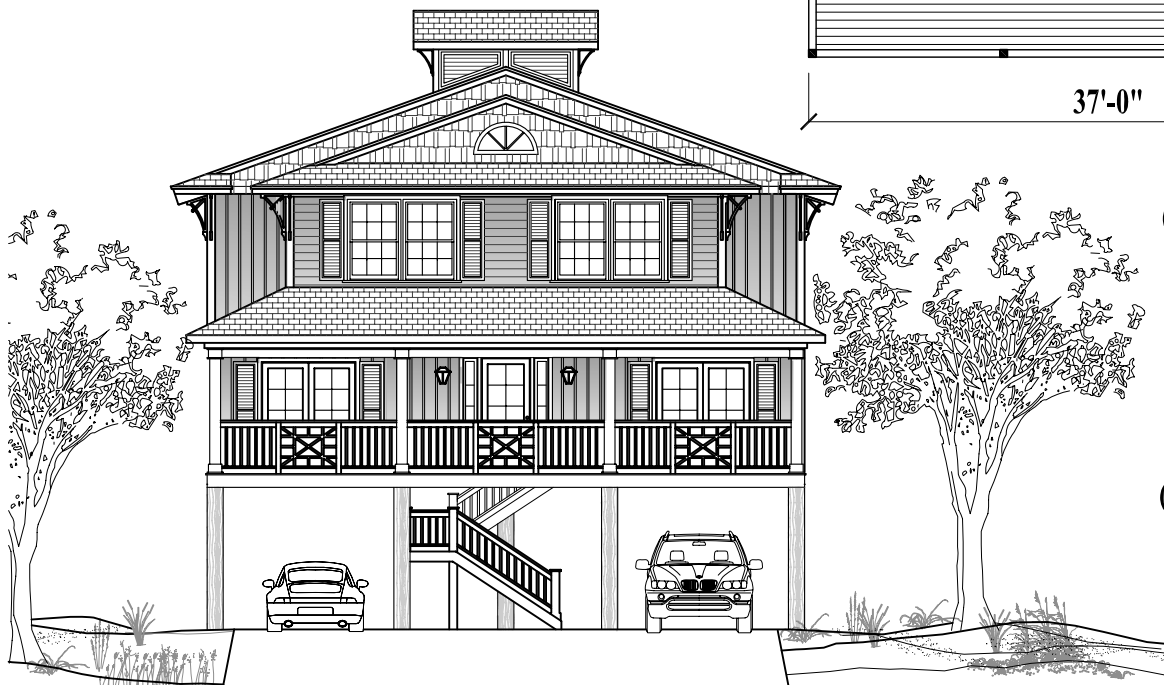

Upper Floor Plan
(1,700 sq. ft. or 158 m²)

5 Bedrooms / 5 Baths / Living
Dining / Family Room / Kitchen
Foyer / Laundry

Lower Floor Plan
(1,600 sq. ft. or 149 m²)

(Total Under Roof
3,615 sq. ft. or 336 m²)
(Total Conditioned Space
3,300 sq. ft. or 307 m²)