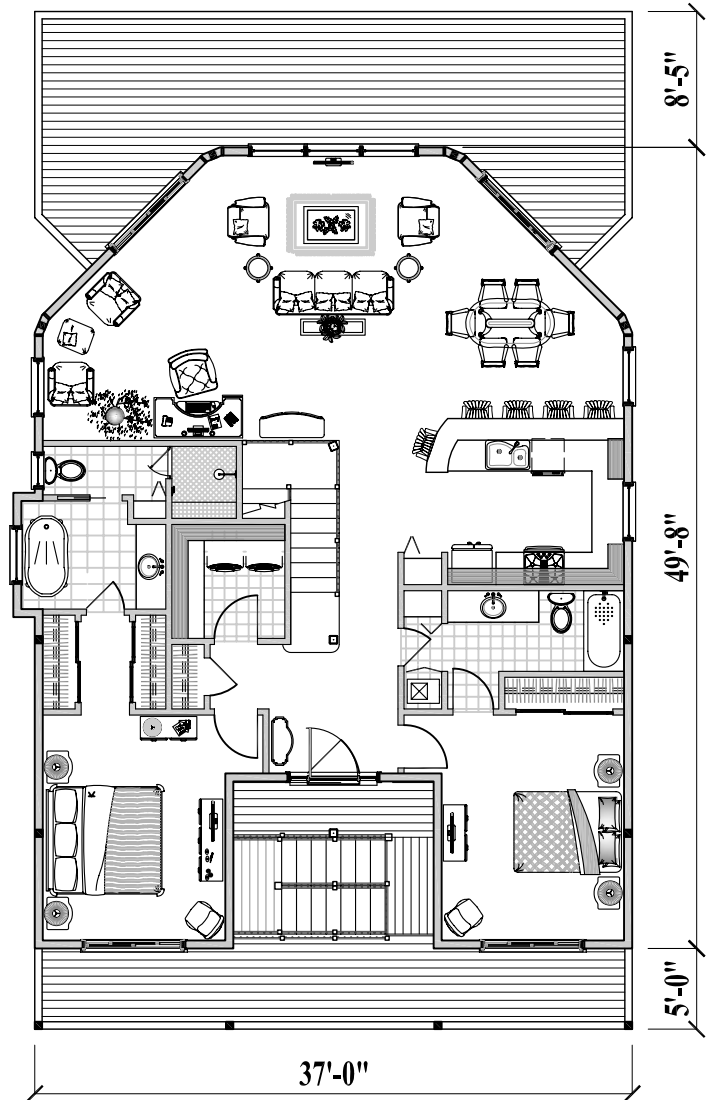

Upper Floor Plan
(1,700 sq. ft. or 158 m²)

5 Bedrooms / 5 Baths / Living
Dining / Family Room / Kitchen
Foyer / Laundry

Lower Floor Plan
(1,600 sq. ft. or 149 m²)

(Total Under Roof
3,615 sq. ft. or 336 m²)
(Total Conditioned Space
3,300 sq. ft. or 307 m²)