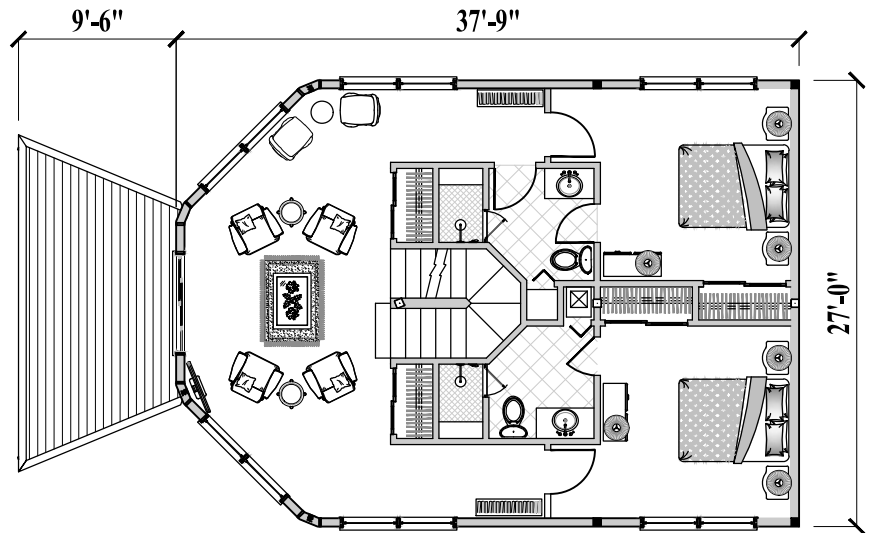

4 Bedrooms / 4 Baths / Living
Dining / Family Room/ Kitchen / Laundry
(Total 2,275 sq. ft. or 211.4 m²)

Upper Floor Plan
(1,215 sq. ft. or 112.9 m²)

Lower Floor Plan
(960 sq. ft. or 89.2 m²)

Entry Level Plan
(100 sq. ft. or 9.3 m²)