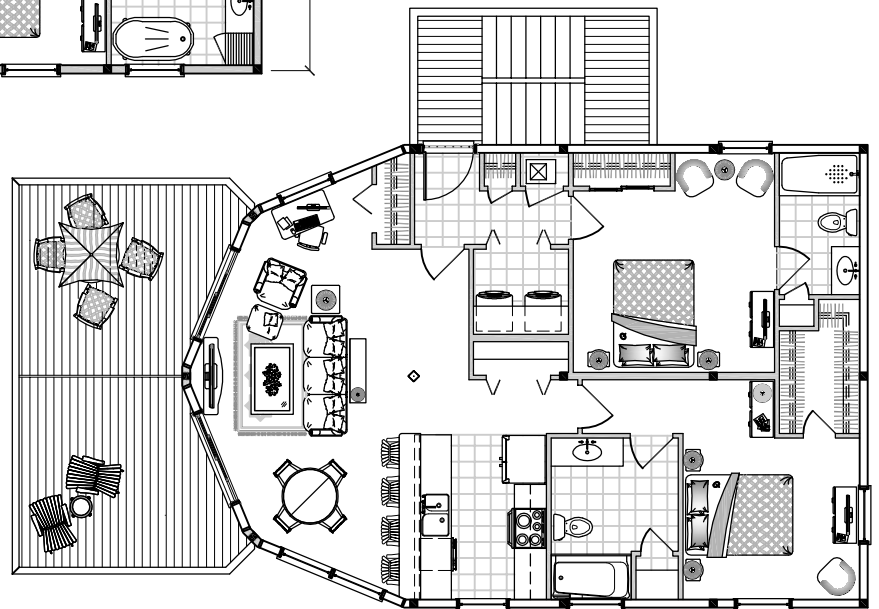

Duplex Design
 (2) 2 Bedrooms / 2 Baths / Laundry
 Open Living / Dining / Kitchen
 (Total 2,230sq. ft. or 207 m²)

Upper Floor Plan
 (1,115 sq. ft. or 103.5 m²)

Lower Floor Plan
 (1,115 sq. ft. or 103.5 m²)