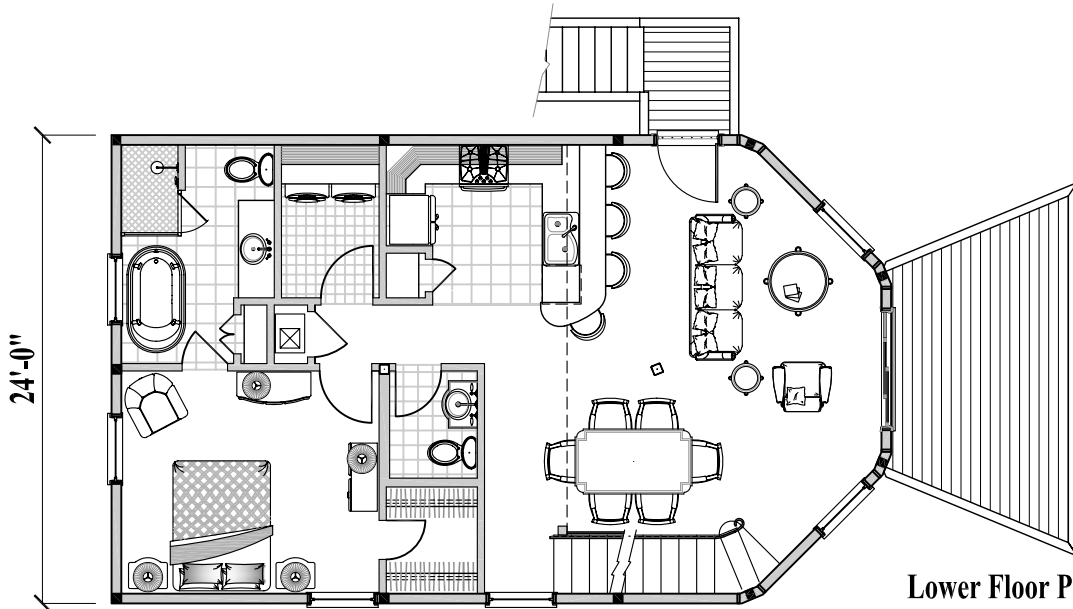

3 Bedrooms / 2 1/2 Baths / Living
Dining / Kitchen / Loft / Laundry
(Total 1,820 sq. ft. or 169 m²)

Upper Floor Plan
(910 sq. ft. or 84.5 m²)

Lower Floor Plan
(910 sq. ft. or 84.5 m²)