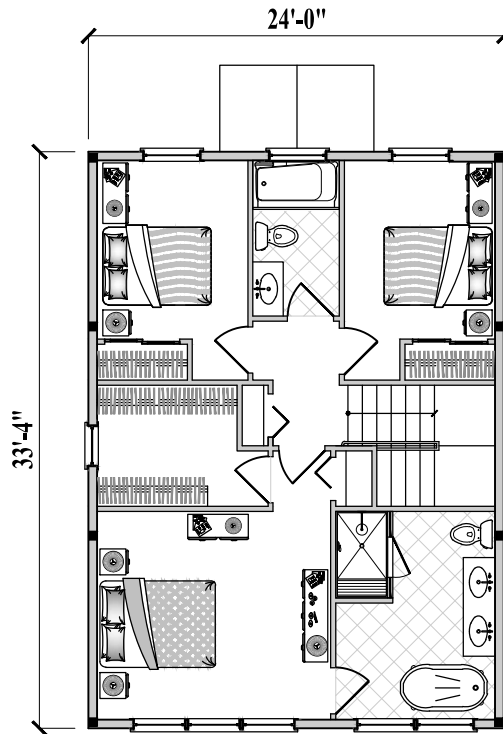

**Lower Floor Plan**  
(800 sq. ft. or 74.3 m<sup>2</sup>)

**Upper Floor Plan**  
(800 sq. ft. or 74.3 m<sup>2</sup>)

**3 Bedrooms / 2 1/2 Baths**  
**Living / Dining / Kitchen**  
**Pantry / Laundry / Covered Porch**  
**(Total 1,600 sq. ft. or 148.6 m<sup>2</sup>)**