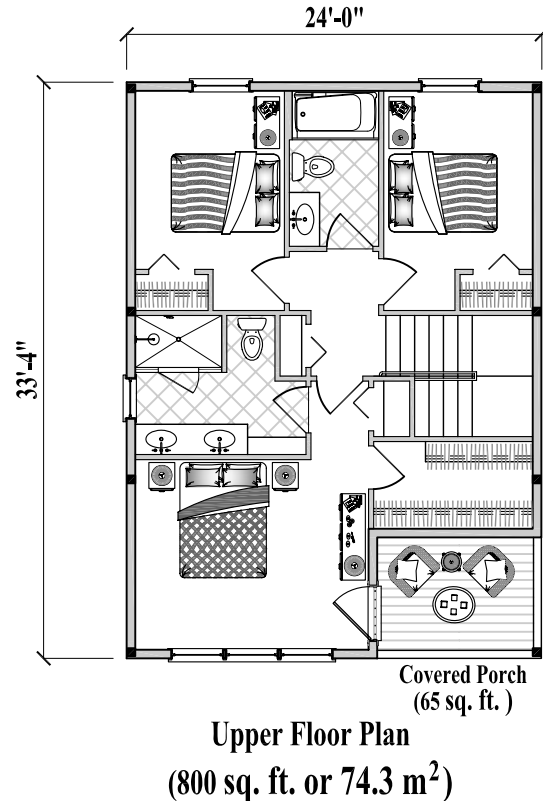

Lower Floor Plan
(800 sq. ft. or 74.3 m²)

3 Bedrooms / 2 1/2 Baths
Living / Dining / Kitchen
Laundry / Covered Porch
(Total 1,600 sq. ft. or 148.6 m²)