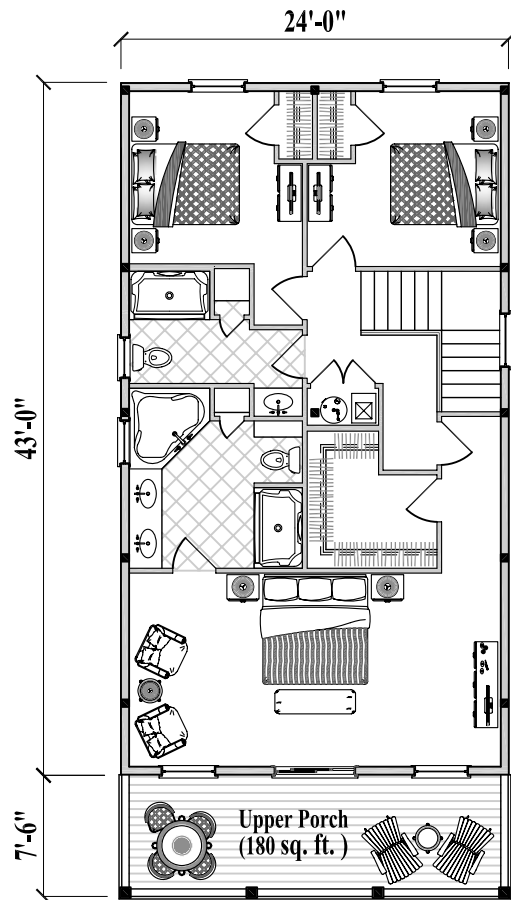

**Lower Floor Plan**  
(1,030 sq. ft. or 95.7 m<sup>2</sup>)

**Upper Floor Plan**  
(1,030 sq. ft. or 95.7 m<sup>2</sup>)

**4 Bedrooms / 3 Baths**  
**Living / Dining / Kitchen / Laundry**  
**(Total 2,060 sq. ft. or 191.4m<sup>2</sup>)**

**Ground Level**