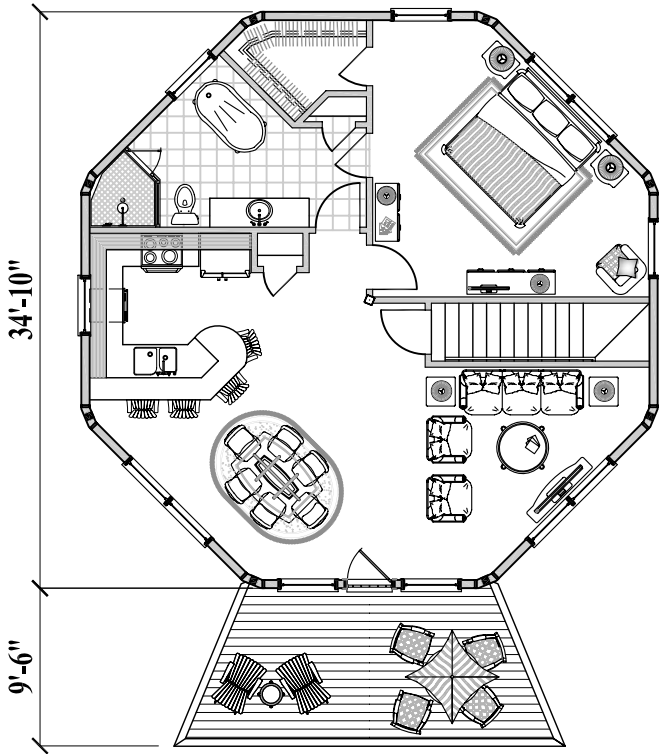

3 Bedrooms / 2 Baths / Living
Dining / Kitchen / Laundry
(Total 2,140 sq. ft. or 199 m²)

Upper Floor Plan
(1,000 sq. ft. or 93 m²)

Lower Floor Plan
(1,000 sq. ft. or 93 m²)

Lower Floor Plan
(140 sq. ft. or 13 m²)