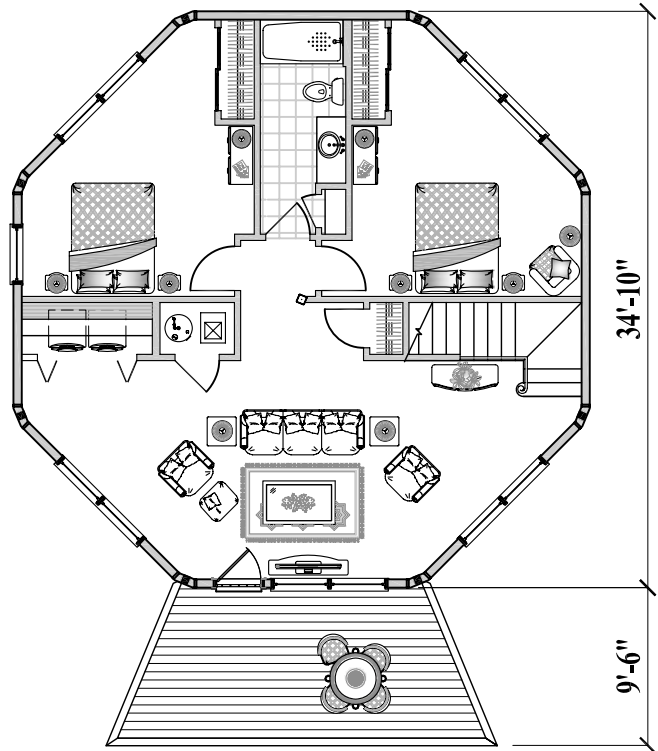

3 Bedrooms / 2 Baths / Living
Dining / Kitchen / Laundry
(Total 2,140 sq. ft. or 199 m²)

Upper Floor Plan
(1,000 sq. ft. or 93 m²)

Lower Floor Plan
(1,000 sq. ft. or 93 m²)

Lower Floor Plan
(140 sq. ft. or 13 m²)