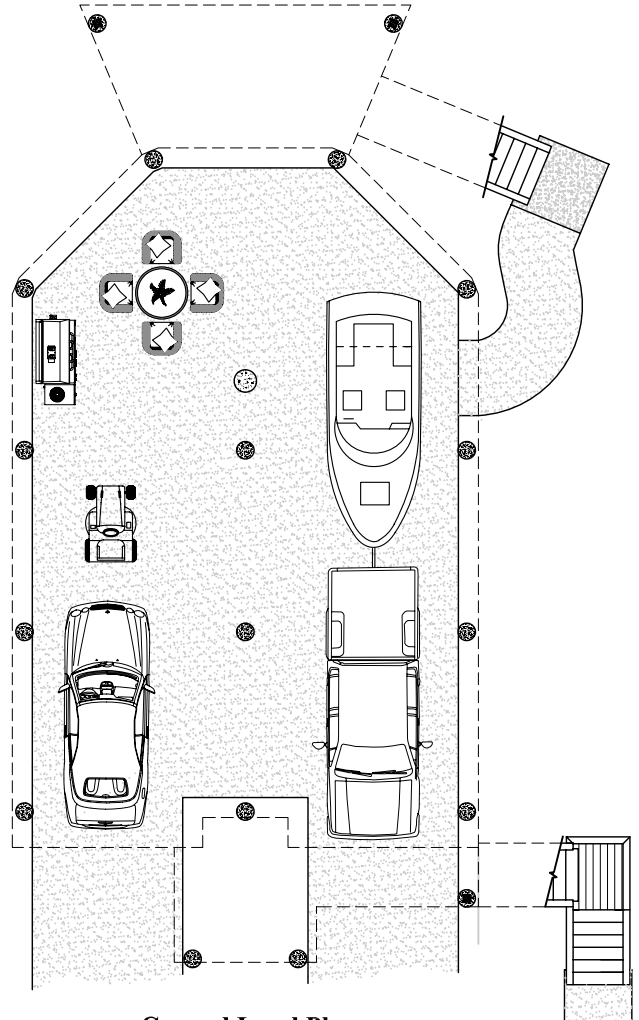

Upper Floor Plan

3 Bedrooms / 2 Baths  
Living / Dining / Kitchen / Laundry  
(Total 1,360 sq. ft. or 126.3 m<sup>2</sup>)

Ground Level Plan