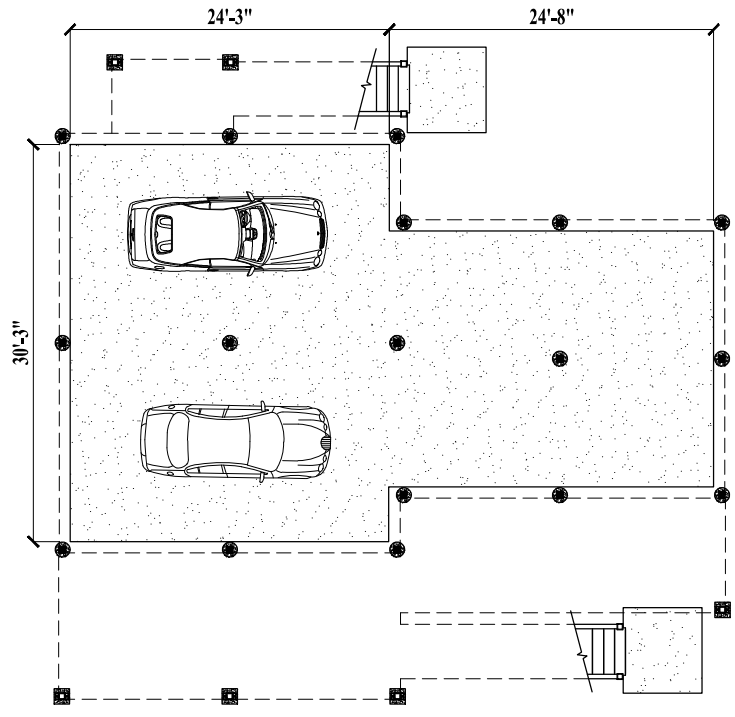

Floor Plan
(1,450 sq. ft. or 135 m²)

Ground Level (Parking Area)

2 Bedrooms / 2 1/2 Baths
Living / Dining / Kitchen
Laundry
(Total 1,450 sq. ft. or 135 m²)