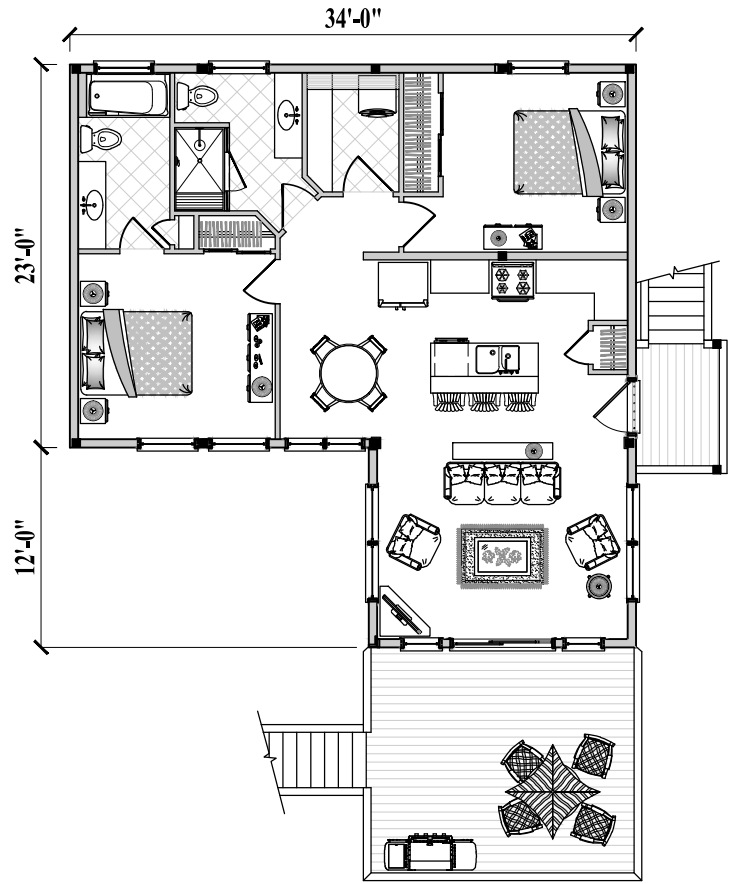

Ground Level (Parking Area)

Floor Plan
(975 sq. ft. or 90 m²)

2 Bedrooms / 2 Baths
Living / Dining / Kitchen
Laundry
(Total 975 sq. ft. or 90 m²)