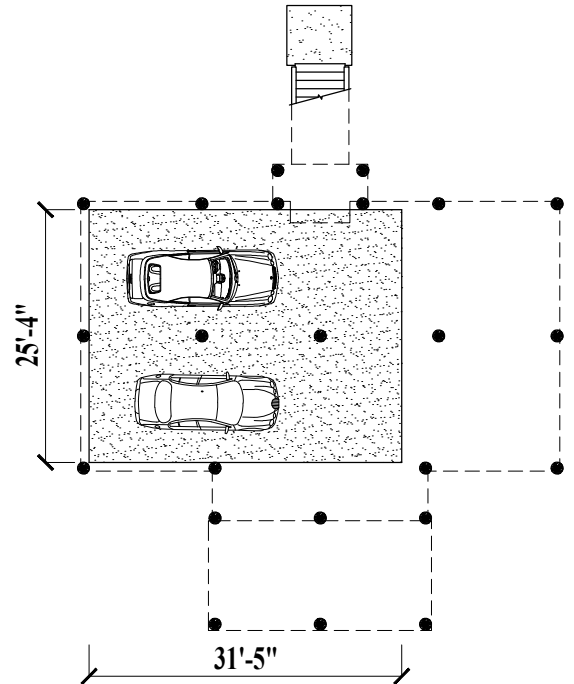

Floor Plan
(1,400 sq. ft. or 130 m²)

3 Bedrooms / 2 Baths
Living / Dining / Kitchen / Laundry
Deck / Covered Entry
(Total 1,400 sq. ft. or 130 m²)
(Deck 225 sq. ft. or 20 m²)

Ground Level (Parking Area)