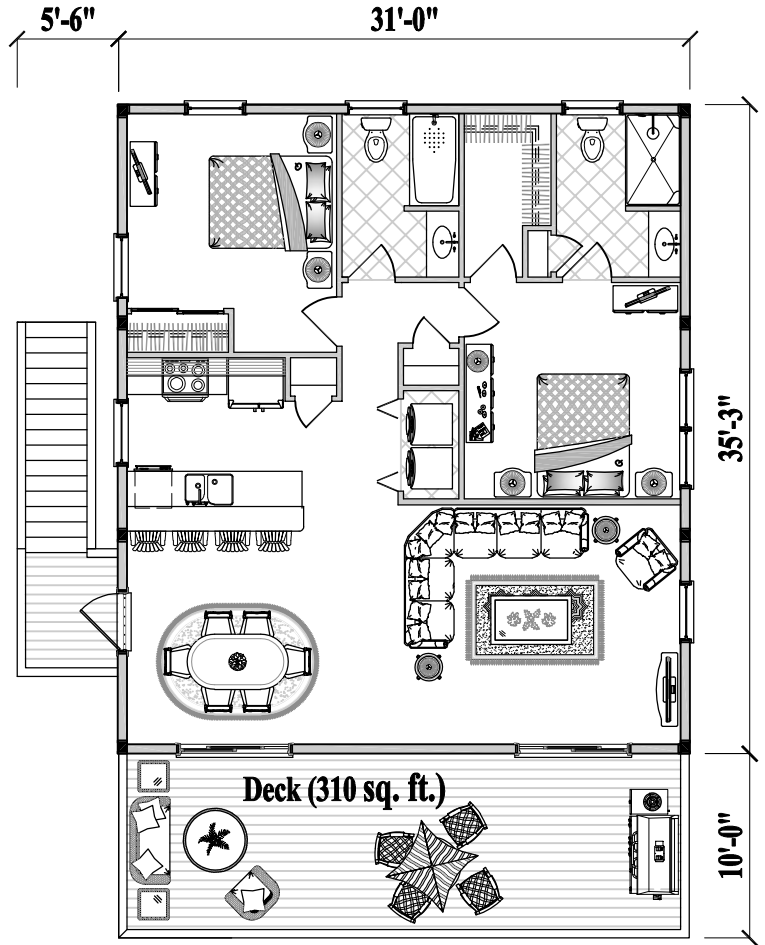

Ground level
(Parking Area)

2 Bedrooms / 2 Baths
Living / Dining / Kitchen / Laundry
(Total 1,095 sq. ft. or 102 m²)