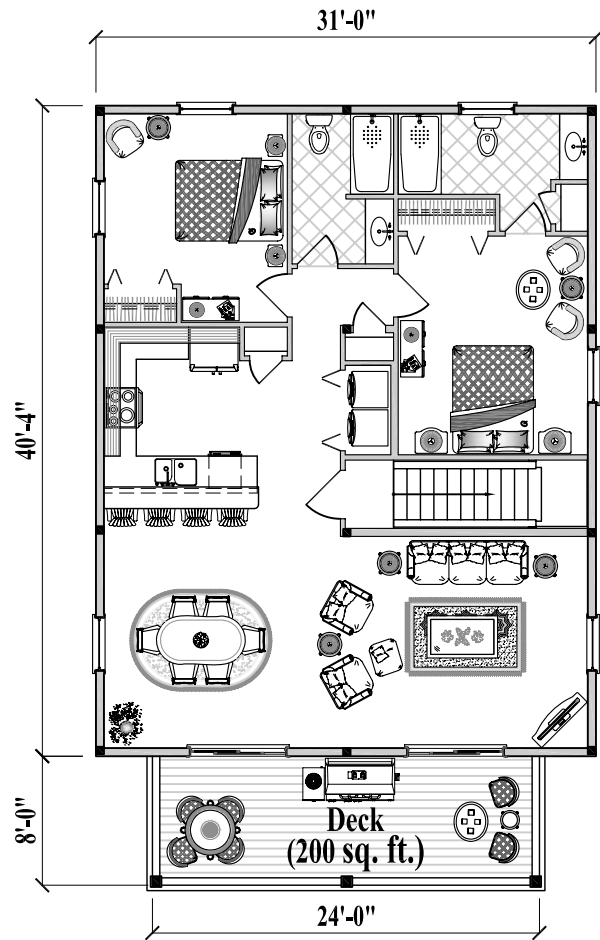

Ground level  
(Parking Area)

Floor Plan

2 Bedrooms / 2 Baths  
Living / Dining / Kitchen / Laundry  
(Total 1,250 sq. ft. or 116 m<sup>2</sup>)

Street View

Ocean View