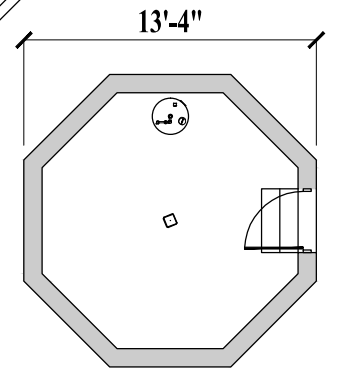

Floor Plan
(Total 1,330 sq. ft. or 123.5 m²)

2 Bedroom / 2 Bath
Living / Dining / Kitchen / Laundry
(Total 1,480 sq. ft. or 137.5 m²)

Pedestal Plan
(Total 150 sq. ft. or 14 m²)