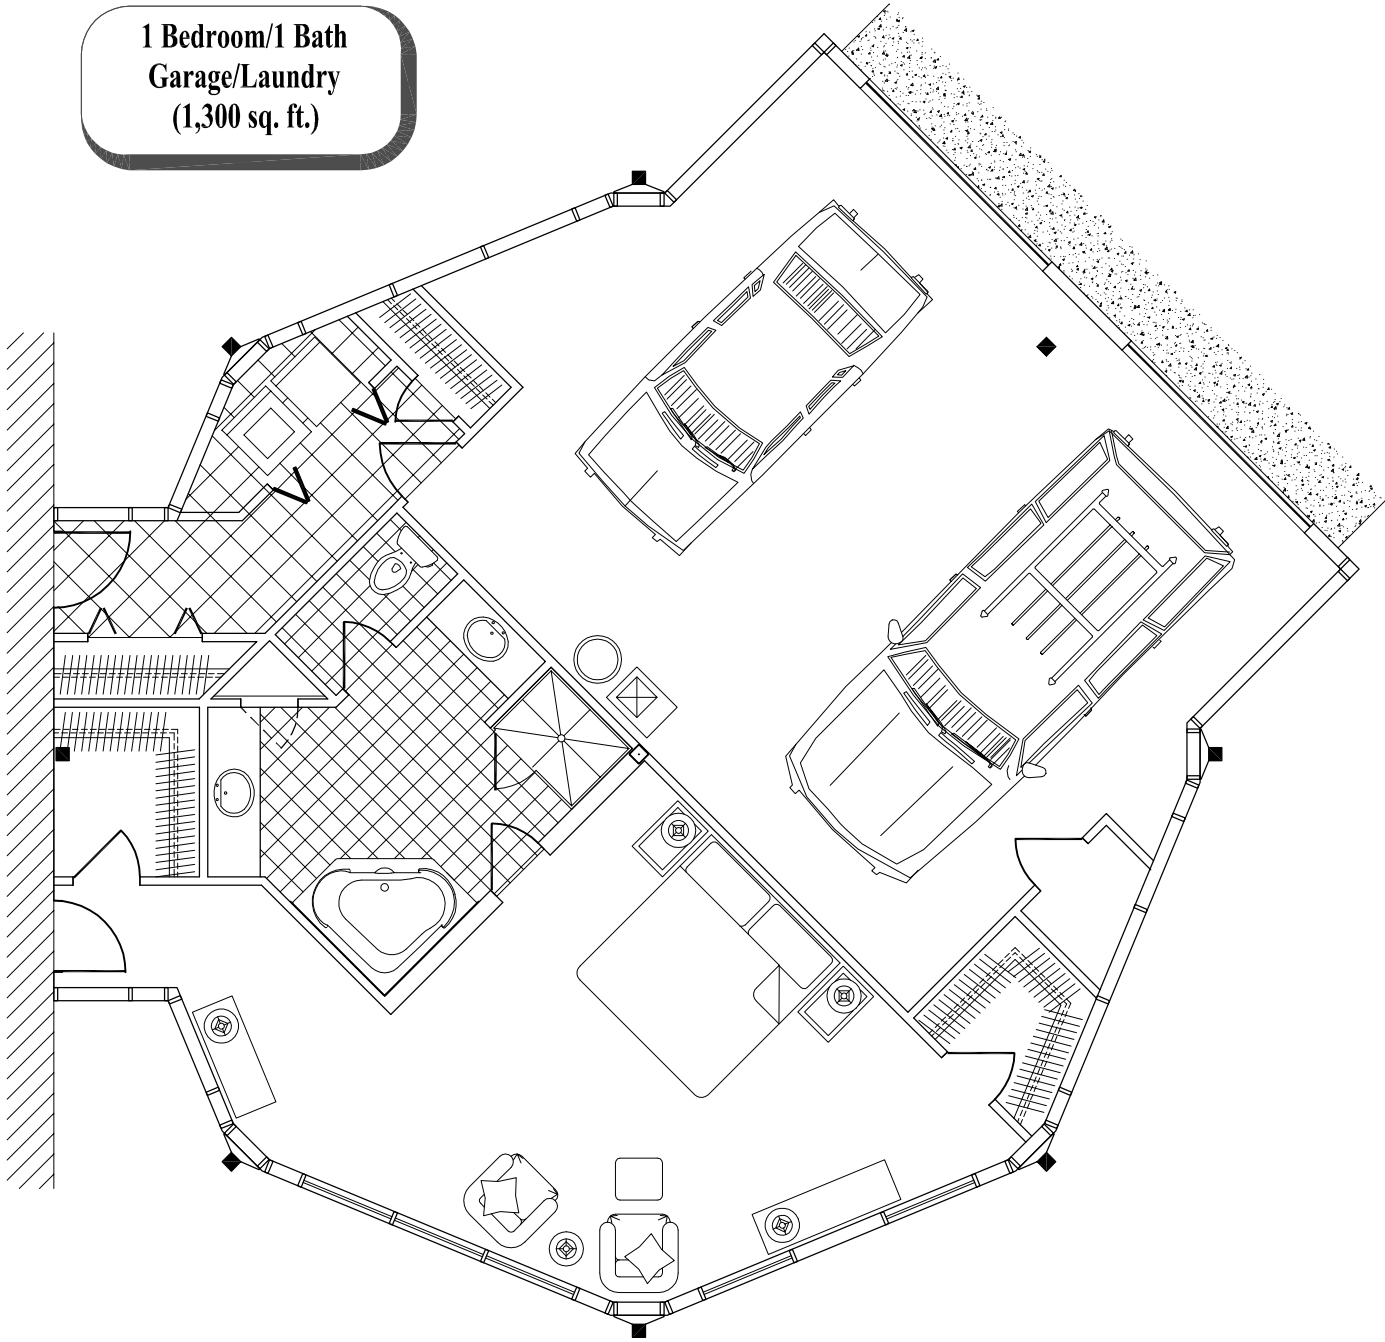

1 Bedroom/1 Bath
Garage/Laundry
(1,300 sq. ft.)

Floor Plan
(1,300 sq. ft.)