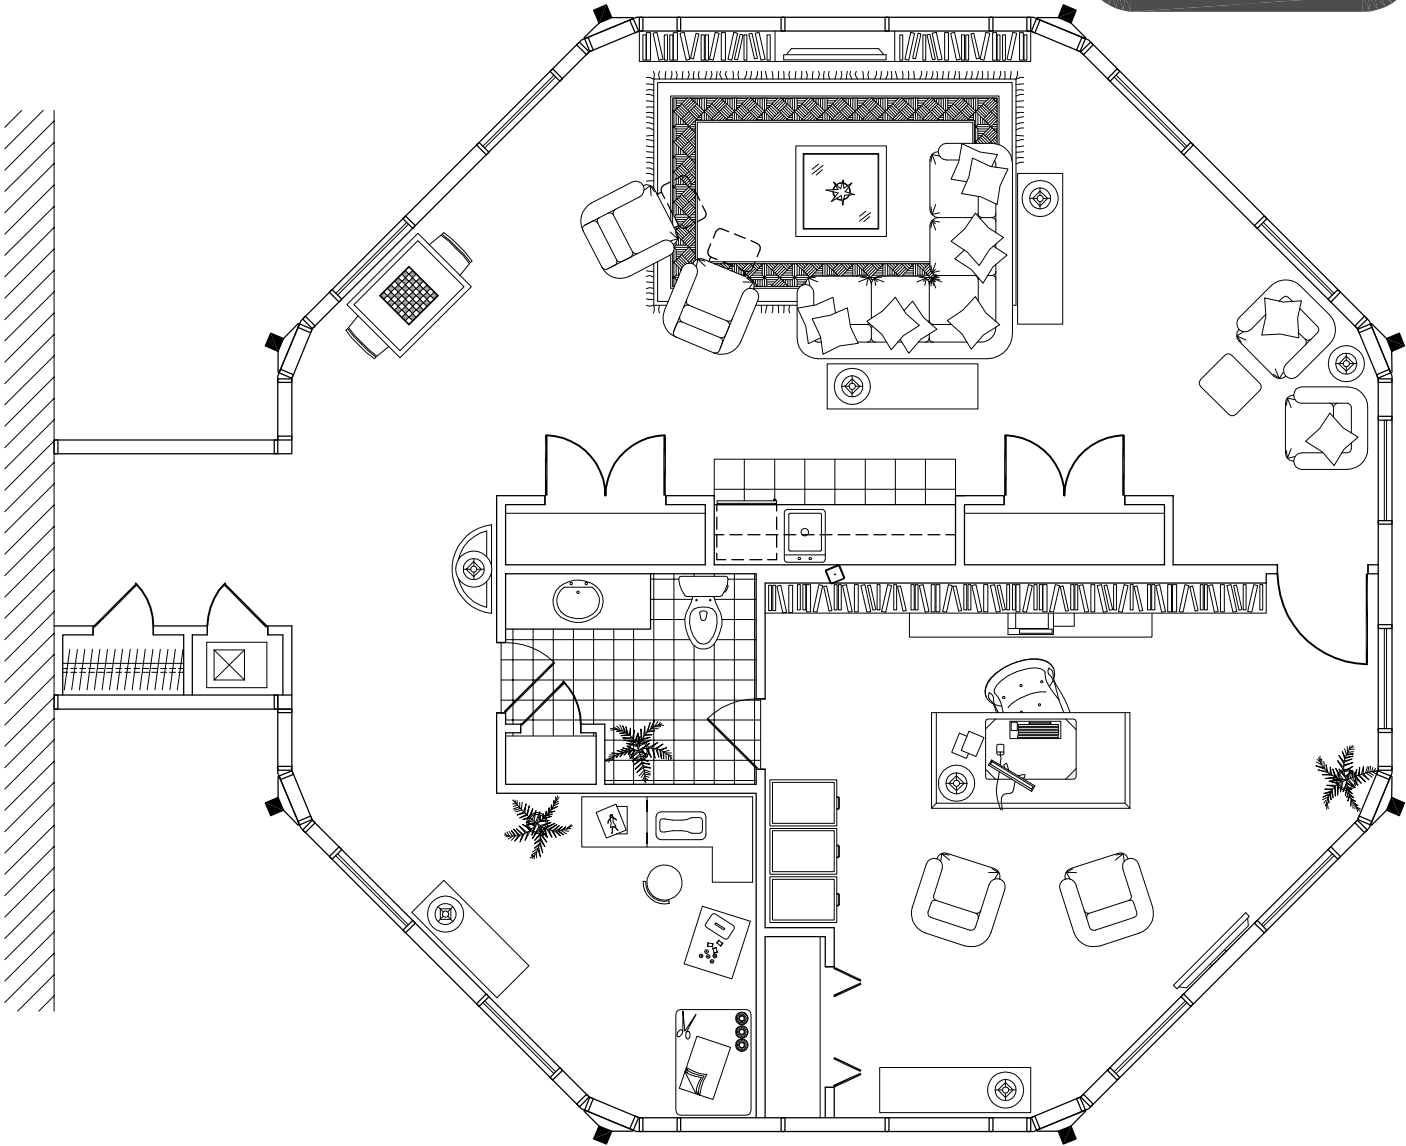

Office/Family Room
1/2 Bath/Sewing
(1,195 sq. ft.)

Floor Plan
(1,195 sq. ft.)