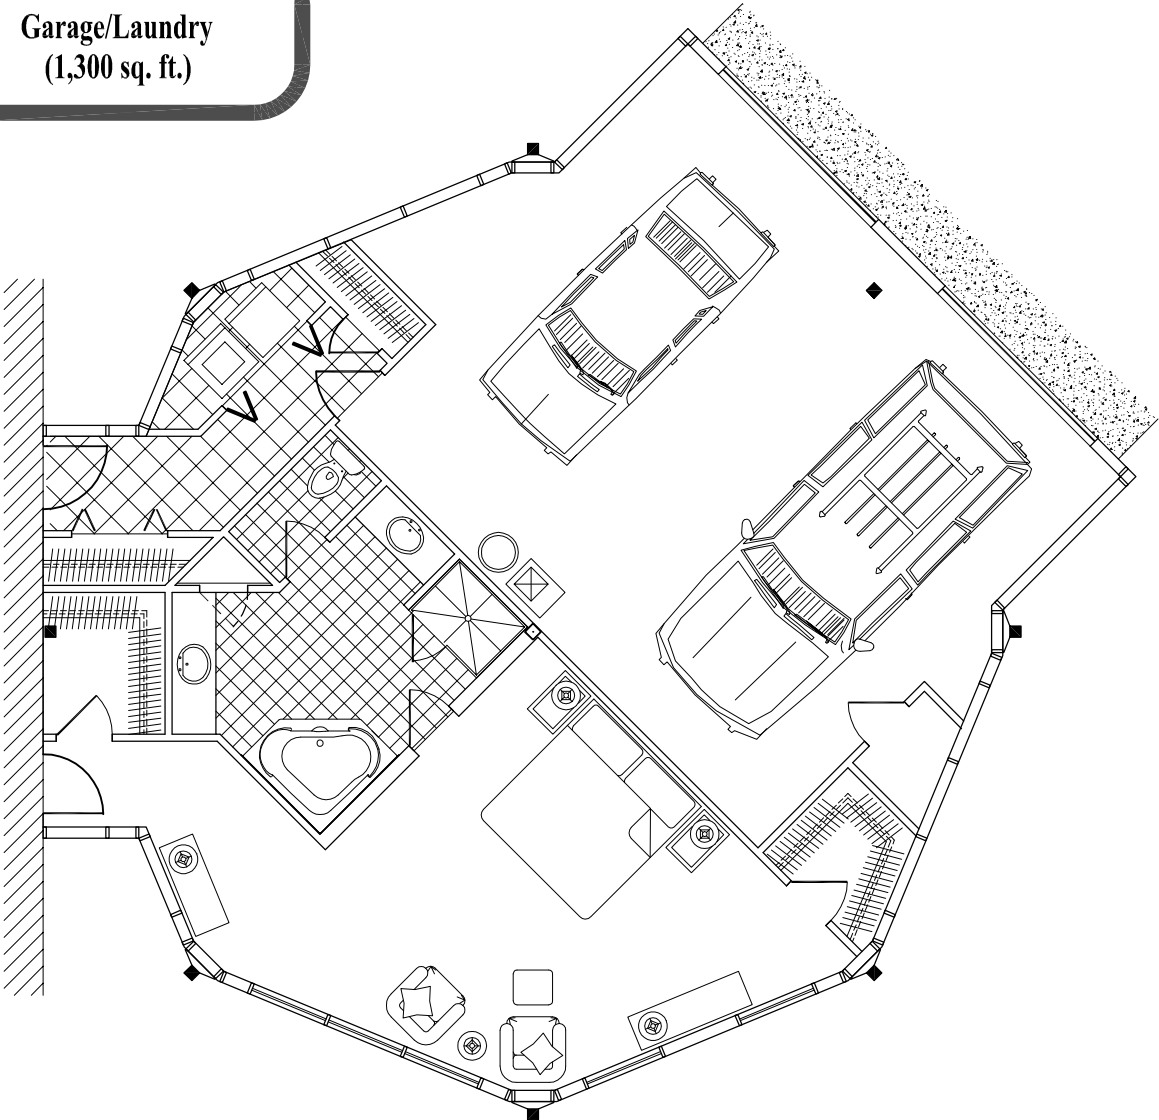

**1 Bedroom/1 Bath
Garage/Laundry
(1,300 sq. ft.)**

**Floor Plan
(1,300 sq. ft.)**