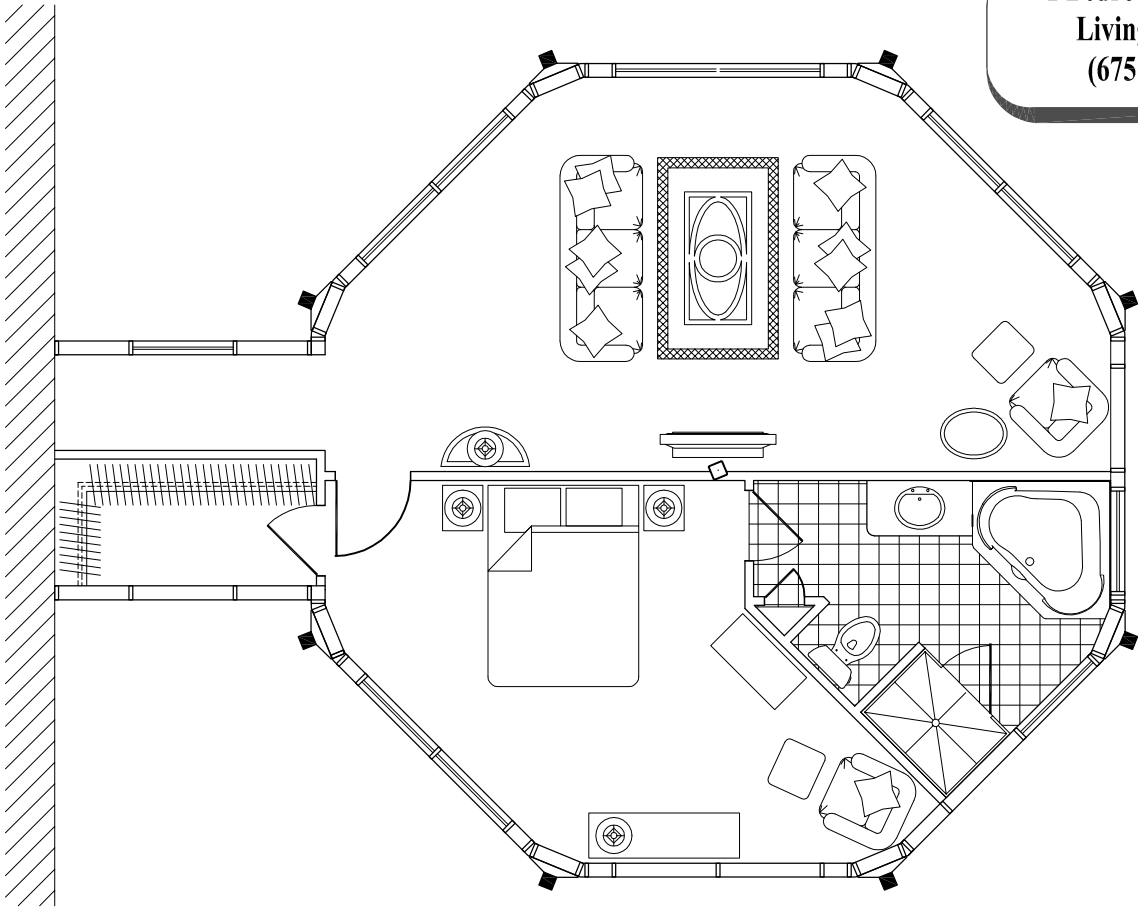

1 Bedroom/1 Bath
Living Room
(675 sq. ft.)

Floor Plan
(675 sq. ft.)