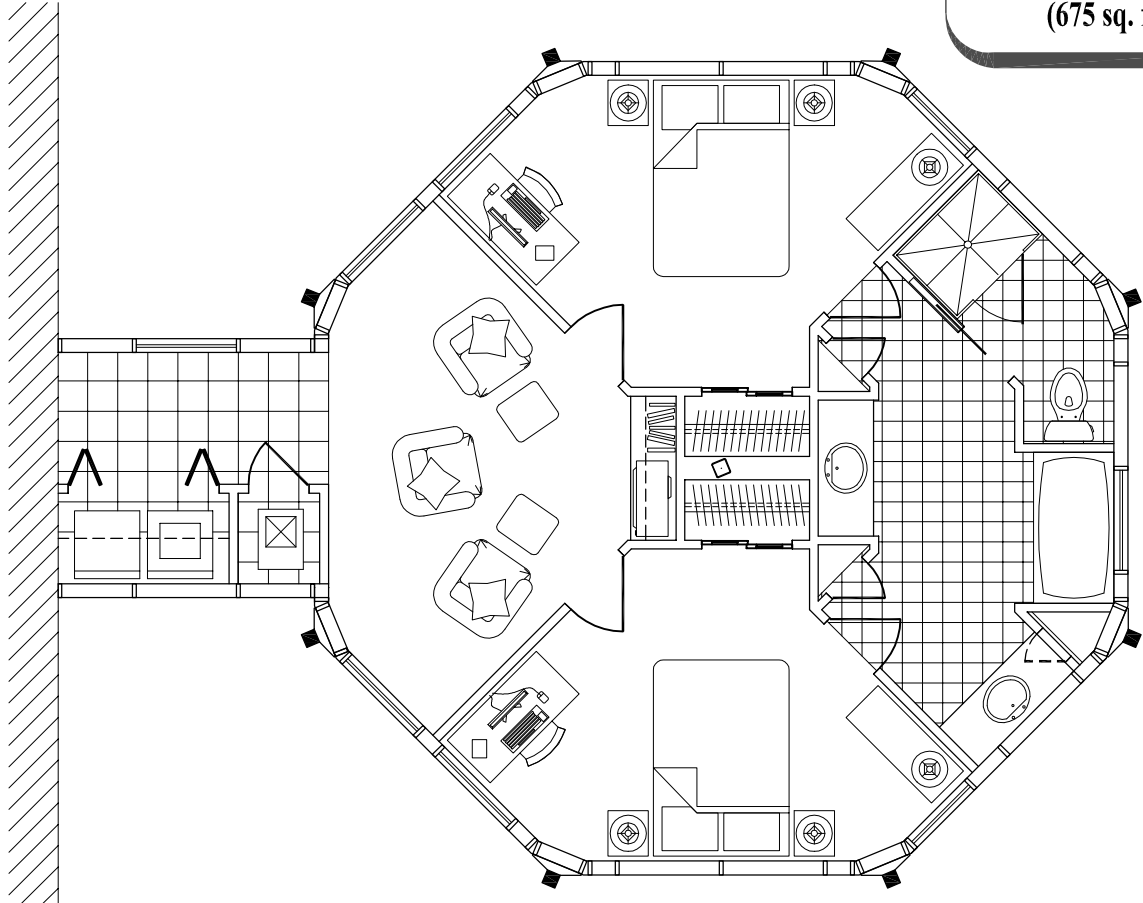

2 Bedroom/1 Bath
Sitting/Laundry
(675 sq. ft.)

Floor Plan
(675 sq. ft.)