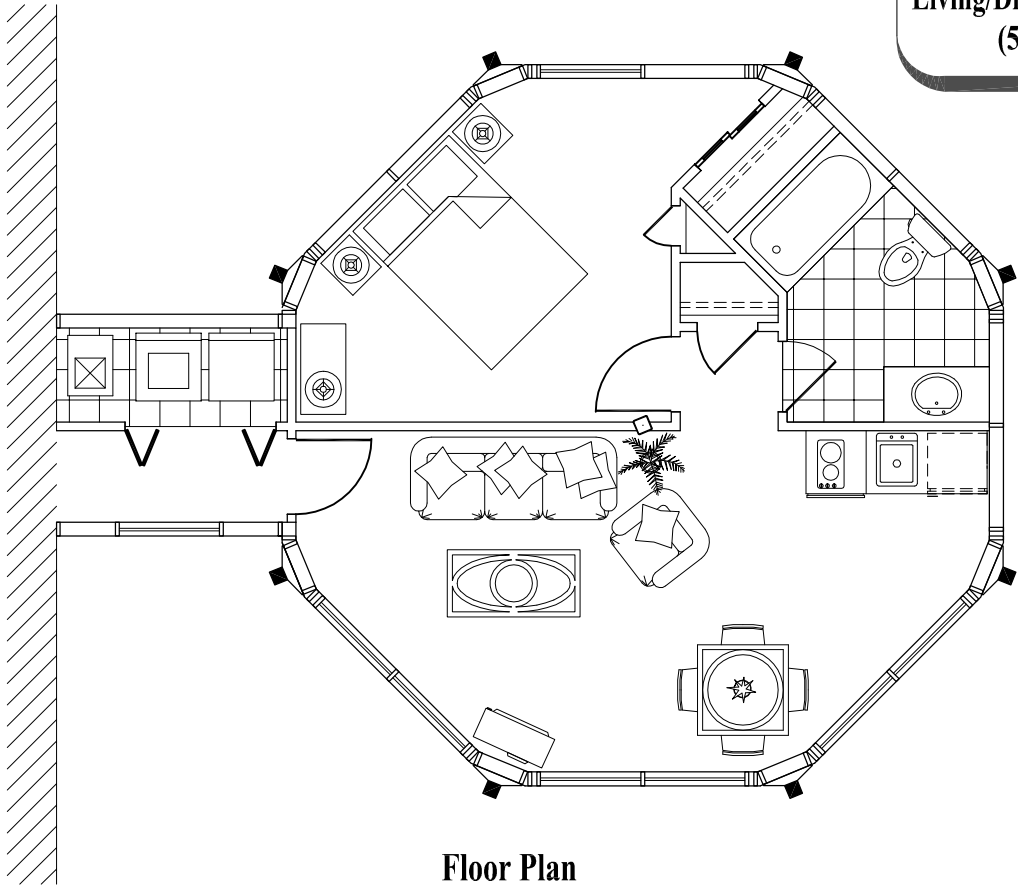

1 Bedroom/1 Bath  
Living/Dining/Kitchenette  
(530 sq. ft.)

Floor Plan  
(530 sq. ft.)