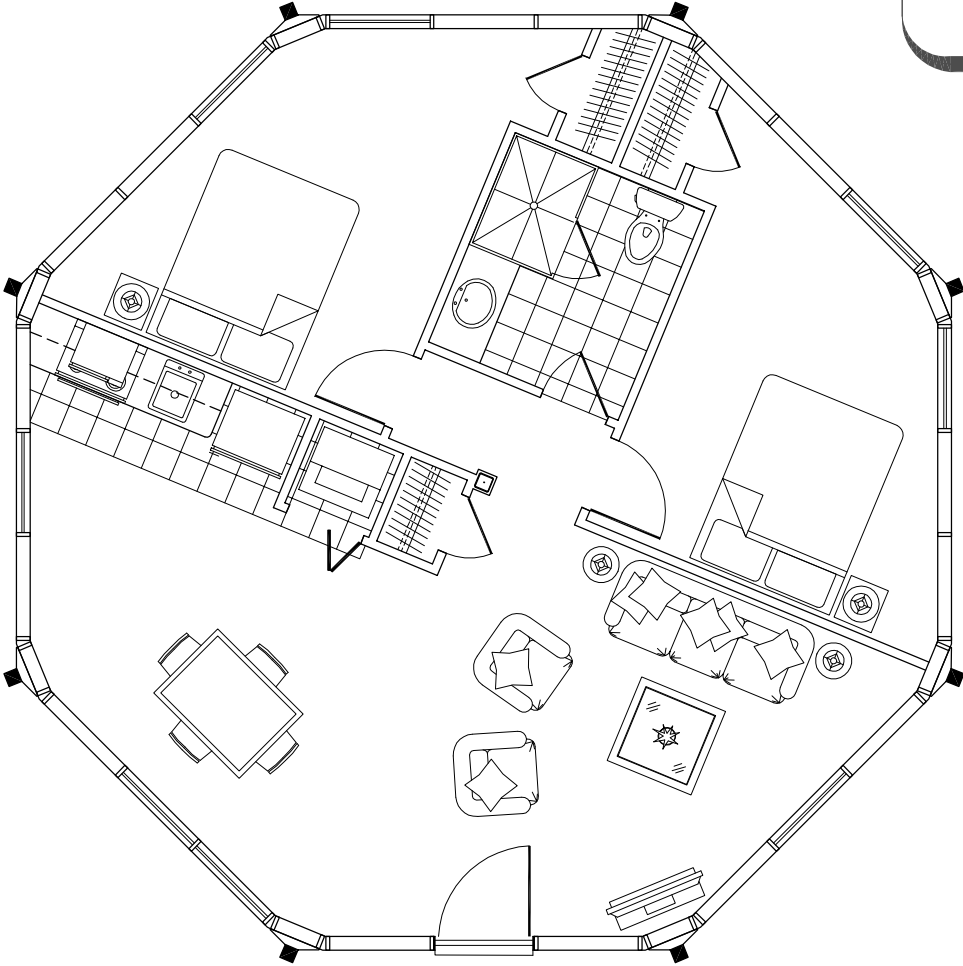

**2 Bedroom/1 Bath  
Living/Dining/Kitchen  
(800 sq. ft.)**

**Floor Plan  
(800 sq. ft.)**