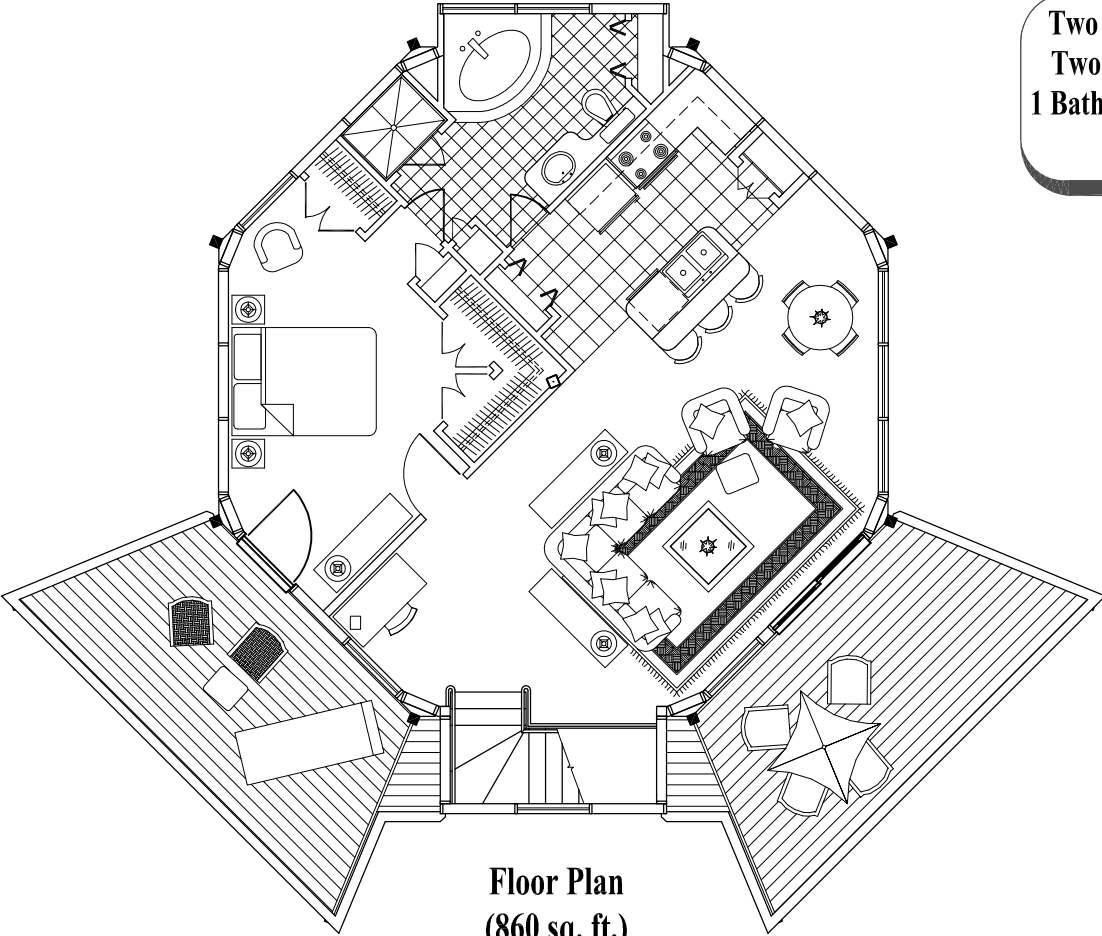

**Two Story Garage Apartment  
Two Car Garage, 1 Bedroom,  
1 Bath, Living, Dining & Kitchen  
(1,690 sq. ft.)**

**Floor Plan  
(860 sq. ft.)**

**Garage Plan  
(830 sq. ft.)**