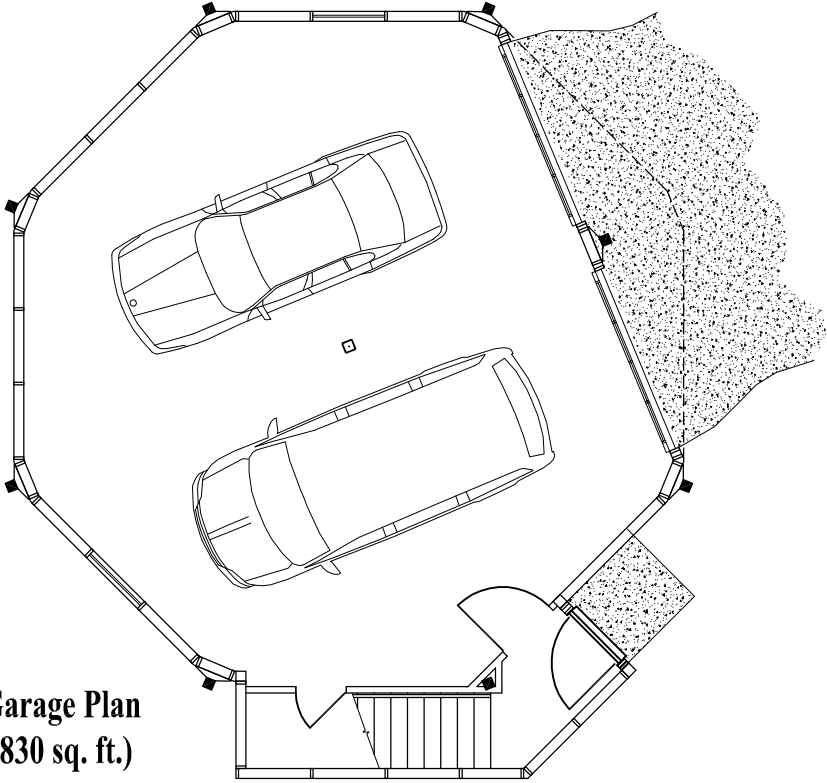

**Two Story Garage Apartment  
Two Car Garage, 1 Bedroom,  
1 Bath, Living, Dining & Kitchen  
(1,690 sq. ft.)**

**Floor Plan  
(860 sq. ft.)**

**Garage Plan  
(830 sq. ft.)**