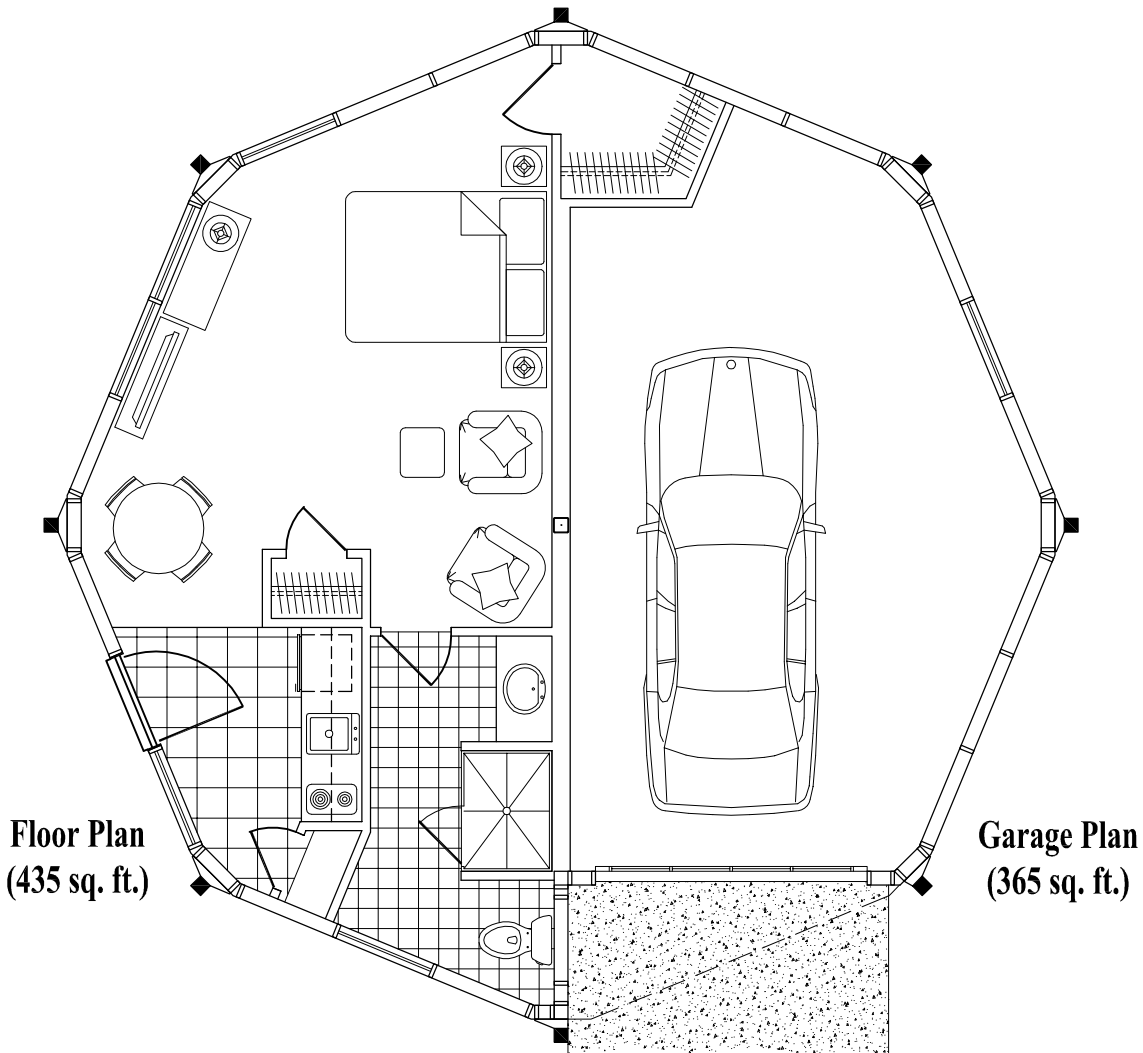

**Garage Apartment
One Car Garage &
Efficiency Apartment
(800 sq. ft.)**

**Floor Plan
(435 sq. ft.)**

**Garage Plan
(365 sq. ft.)**