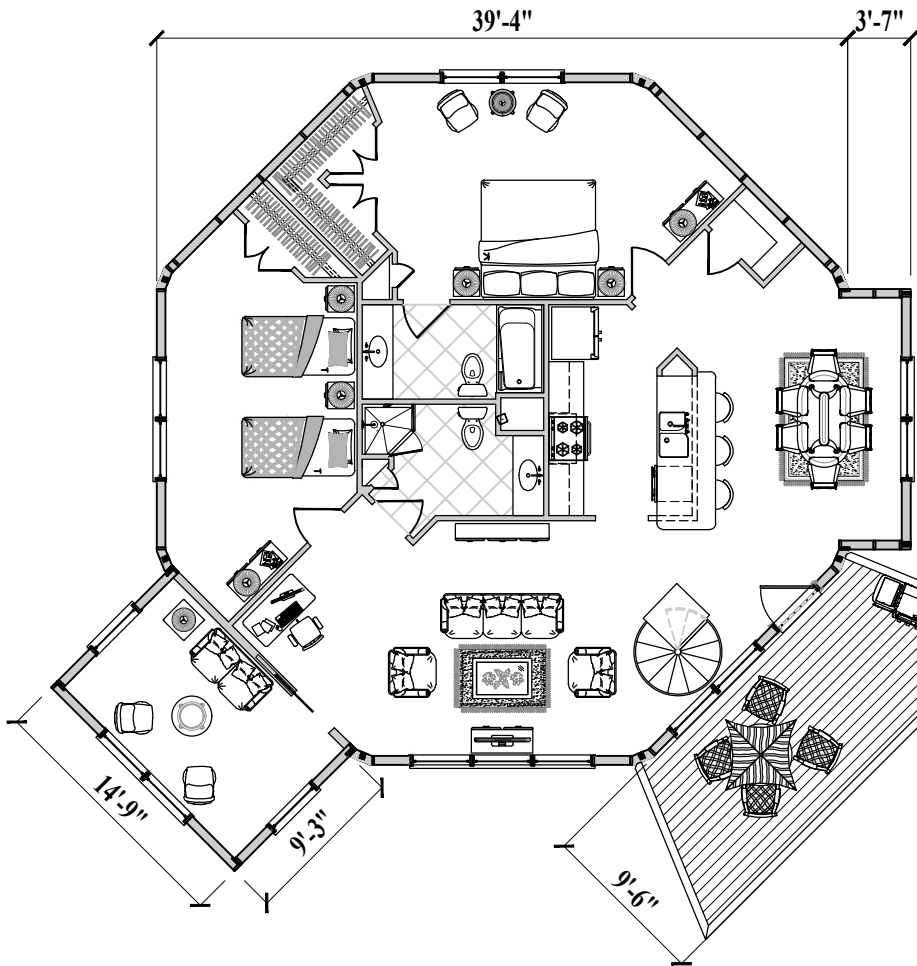

3 Bedrooms / 3 Baths
Living / Dining / Kitchen
Family Room / Sun Room / Utility
(Total 2,230 sq. ft. or 207 m²)

Floor Plan
(Total 1,470 sq. ft. or 136 m²)

Lower Floor Plan
(Total 760 sq. ft. or 70 m²
including Pedestal)