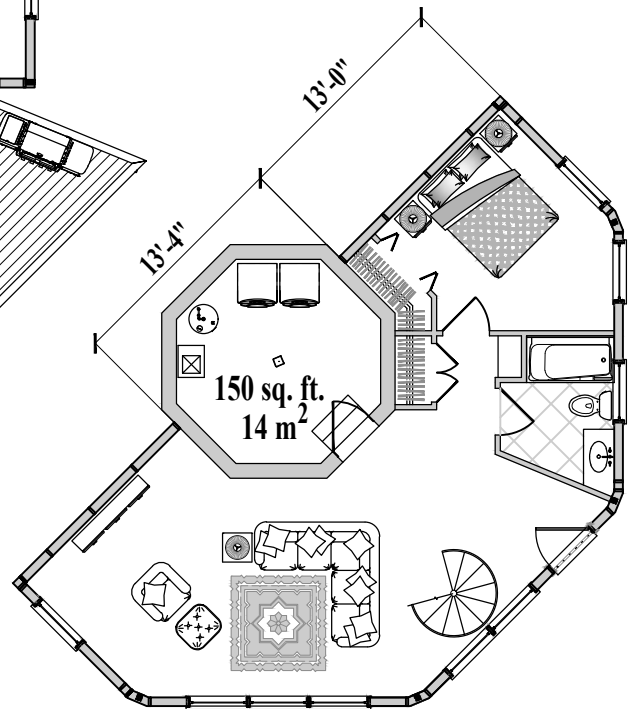

3 Bedrooms / 3 Baths
Living / Dining / Kitchen
Family Room / Sun Room / Utility
(Total 2,230 sq. ft. or 207 m²)

Floor Plan
(Total 1,470 sq. ft. or 136 m²)

Lower Floor Plan
(Total 760 sq. ft. or 70 m²
including Pedestal)