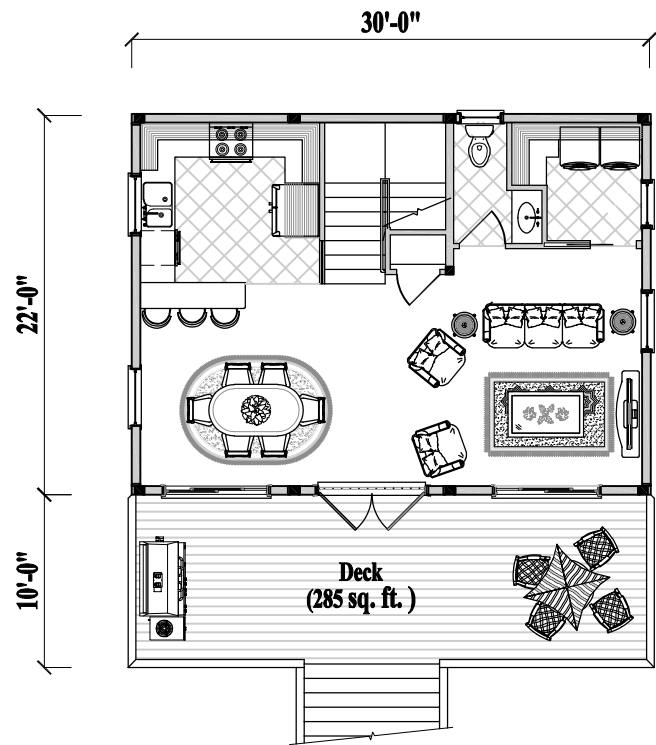

Upper Floor Plan
(665 sq. ft. or 61.8 m²)

Lower Floor Plan
(665 sq. ft. or 61.8 m²)

3 Bedrooms / 2 1/2 Baths
Living / Dining / Kitchen
Laundry / Covered Porch
(Total 1,330 sq. ft. or 123.6 m²)

Ground Level