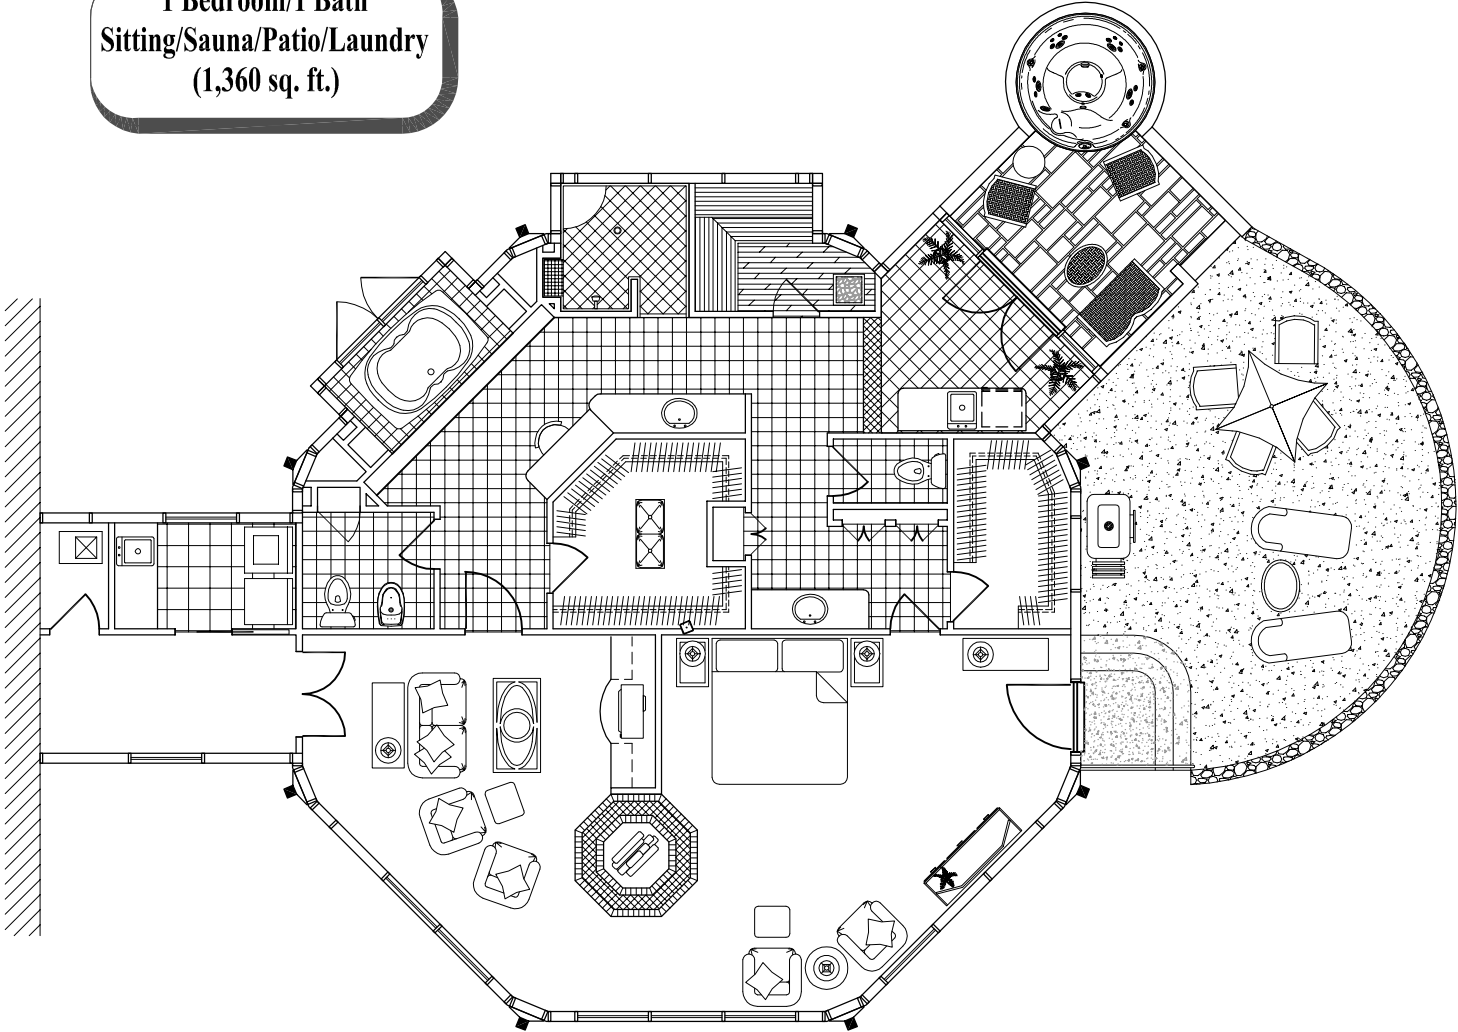

1 Bedroom/1 Bath  
Sitting/Sauna/Patio/Laundry  
(1,360 sq. ft.)

Floor Plan  
(1,360 sq. ft.)