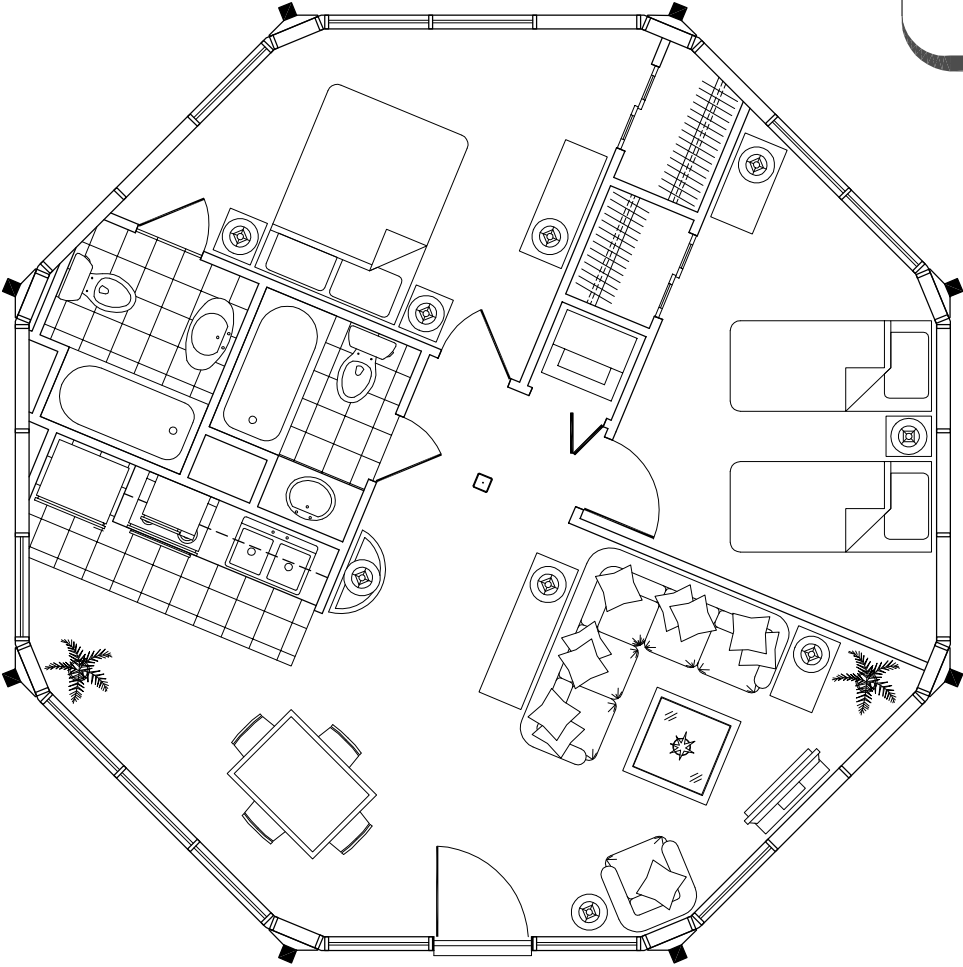

**2 Bedroom/2 Bath
Living/Dining/Kitchen
(800 sq. ft.)**

**Floor Plan
(800 sq. ft.)**