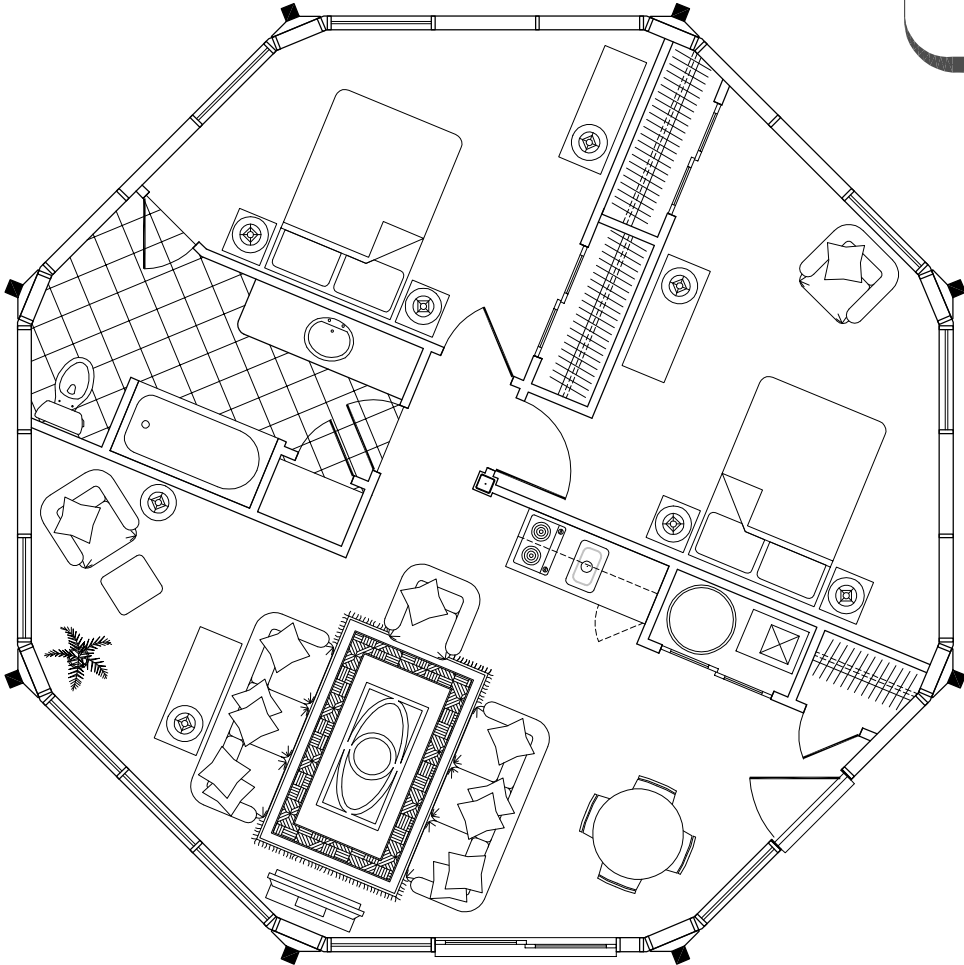

**2 Bedroom/1 Bath
Living/Dining/Kitchen
(800 sq. ft.)**

**Floor Plan
(800 sq. ft.)**