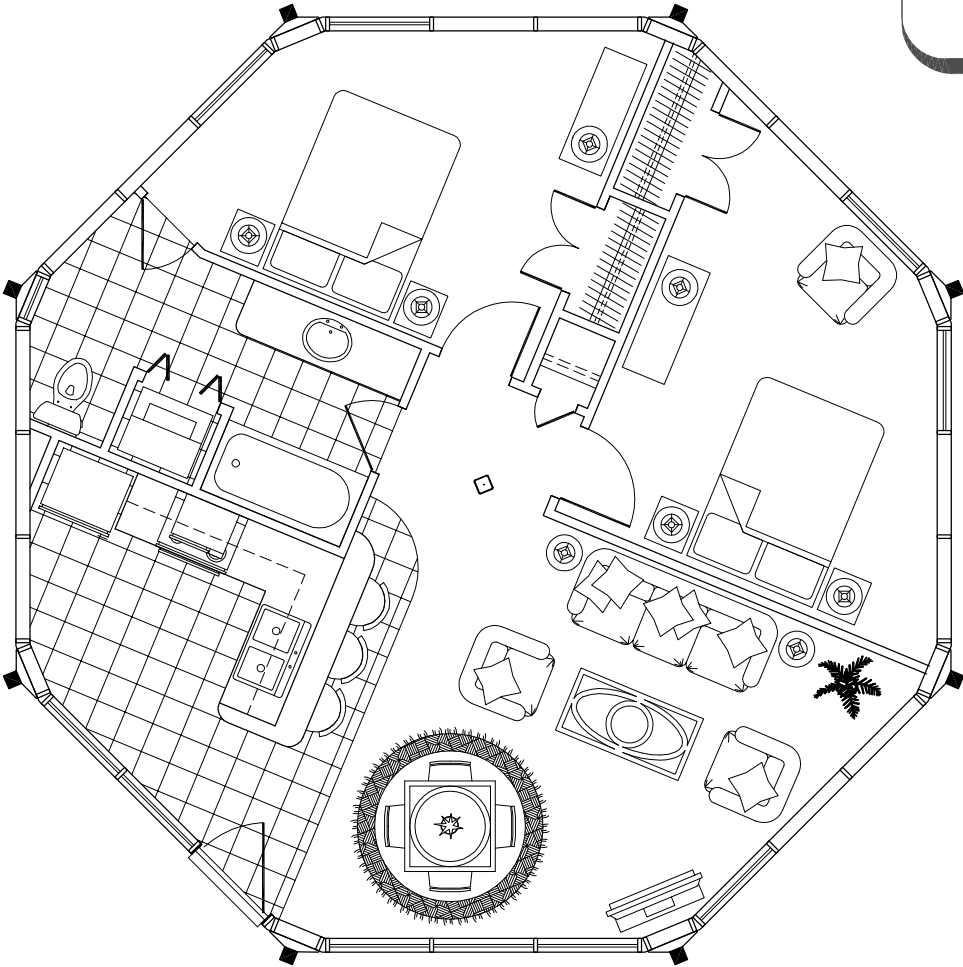

**2 Bedroom/1 Bath
Living/Dining/Kitchen
(800 sq. ft.)**

**Floor Plan
(800 sq. ft.)**