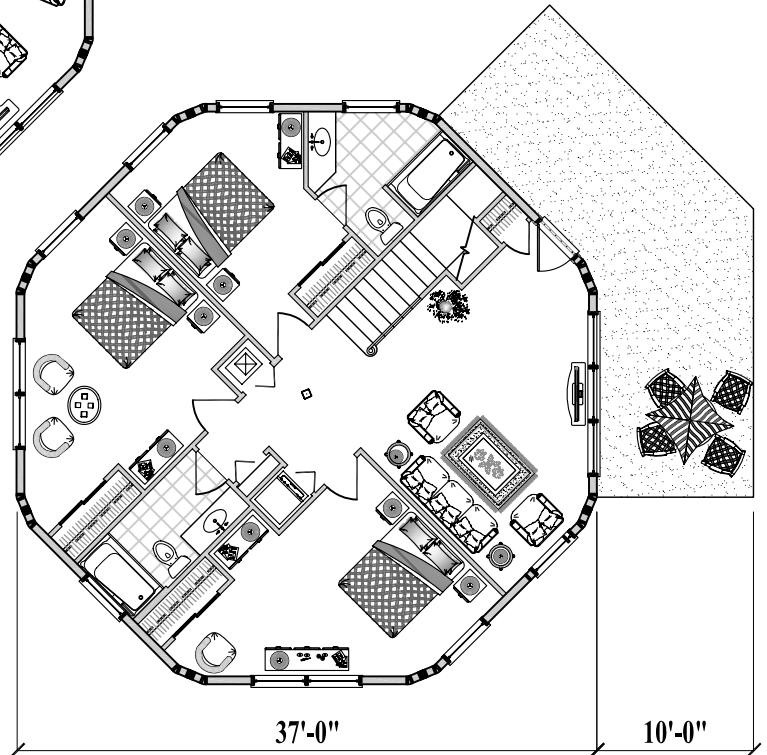

Upper Floor Plan
(1,330 sq. ft. or 123.5 m²)

4 Bedrooms / 3 1/2 Baths
Living / Family Room / Dining
Kitchen / Laundry
(Total 2,460 sq. ft. or 228.5 m²)

Lower Floor Plan
(1,130 sq. ft. or 105 m²)