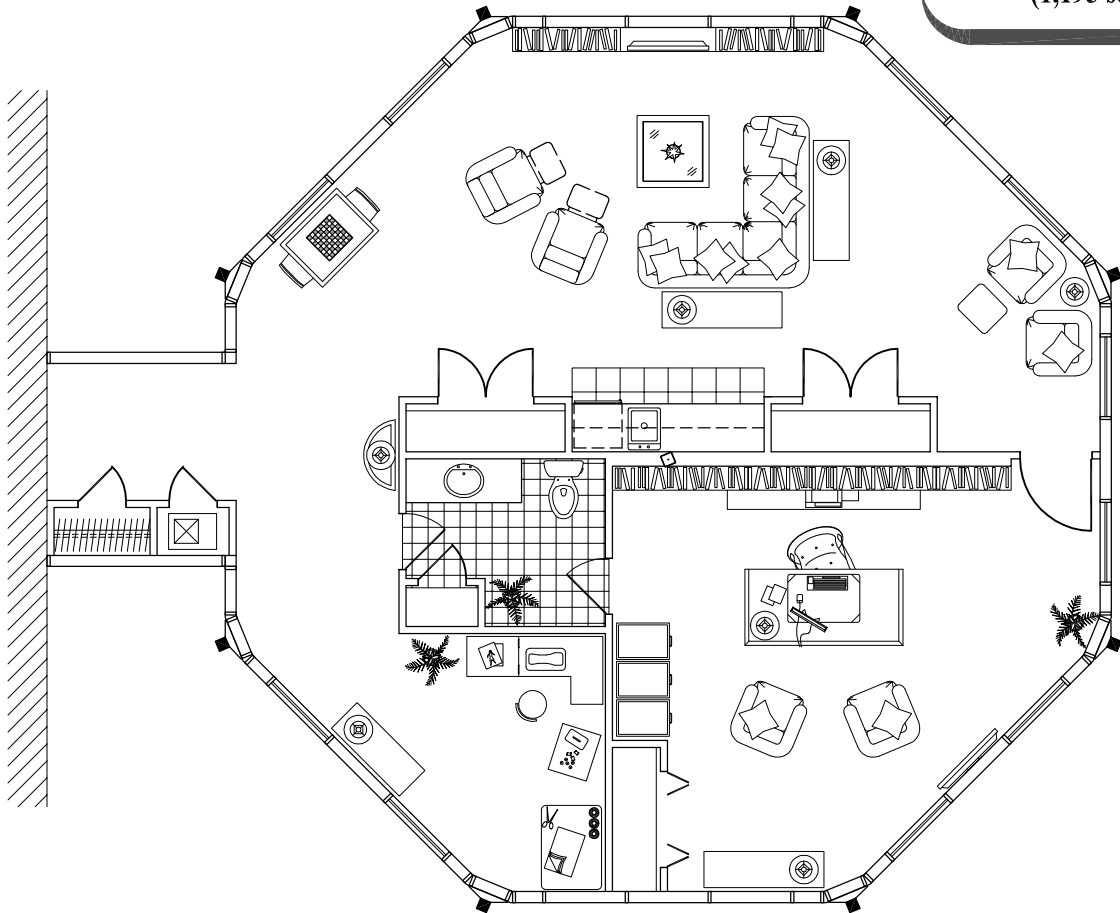

Living/Office  
1/2 Bath/Sewing  
(1,195 sq. ft.)

Floor Plan  
(1,195 sq. ft.)