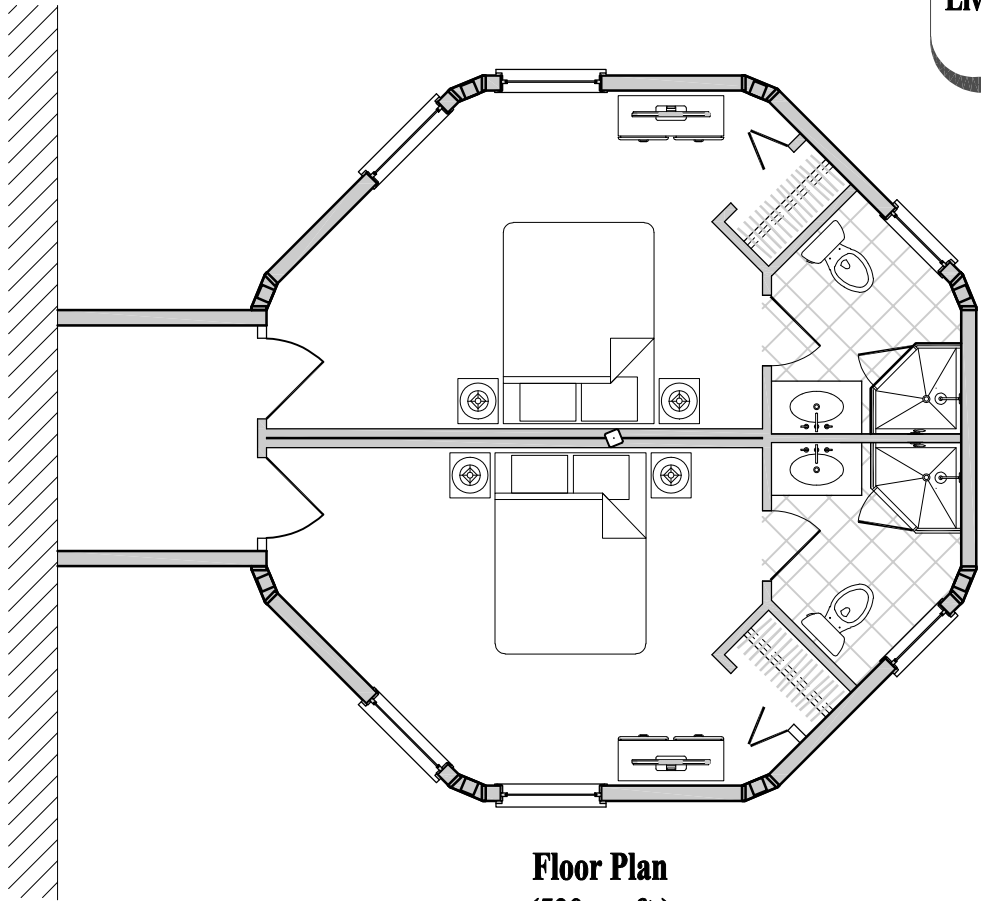

**2 Bedroom/2 Bath  
Living/Dining/Kitchenette  
(530 sq. ft.)**

**Floor Plan  
(530 sq. ft.)**