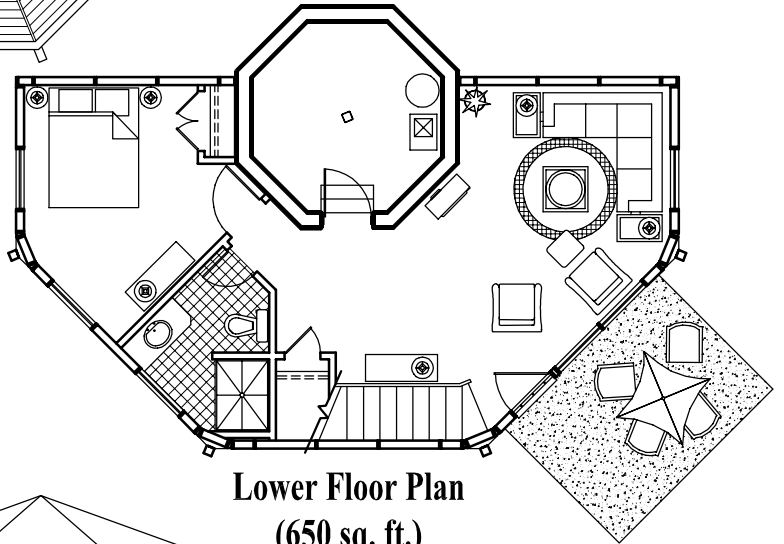

2 Bedrooms/2 Baths  
Living/Dining/Kitchen/Office  
Family Room/Utility  
(Total 1,850 sq. ft.)

Upper Floor Plan  
(1,200 sq. ft.)

Lower Floor Plan  
(650 sq. ft.)