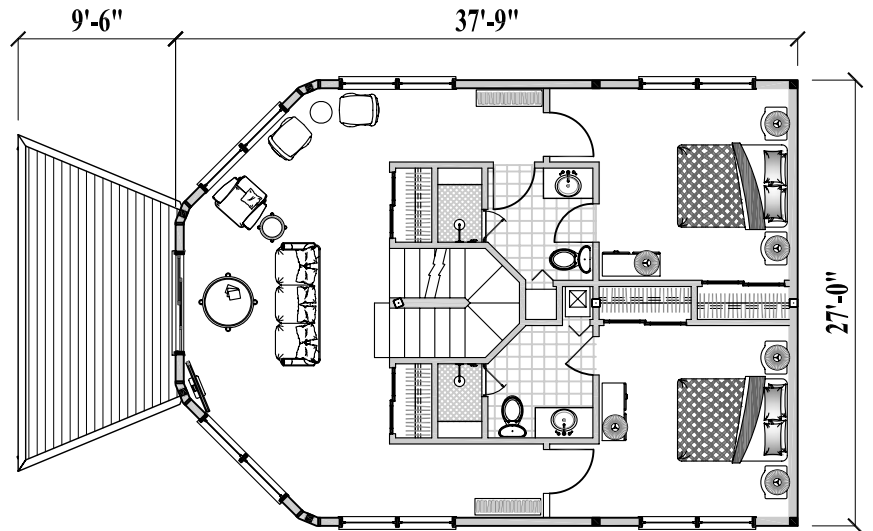

4 Bedrooms / 4 Baths / Living  
Dining / Family Room / Kitchen / Laundry  
( Total 2,275 sq. ft. or 211.4 m<sup>2</sup> )

Upper Floor Plan  
( 1,215 sq. ft. or 112.9 m<sup>2</sup> )

Lower Floor Plan  
( 960 sq. ft. or 89.2 m<sup>2</sup> )

Entry Level Plan  
( 100 sq. ft. or 9.3 m<sup>2</sup> )