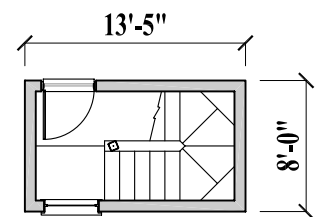

4 Bedrooms / 4 Baths / Living  
Dining / Family Room / Kitchen / Laundry  
( Total 2,275 sq. ft. or 211.4 m<sup>2</sup> )

Upper Floor Plan  
( 1,215 sq. ft. or 112.9 m<sup>2</sup> )

Lower Floor Plan  
( 960 sq. ft. or 89.2 m<sup>2</sup> )

Entry Level Plan  
( 100 sq. ft. or 9.3 m<sup>2</sup> )